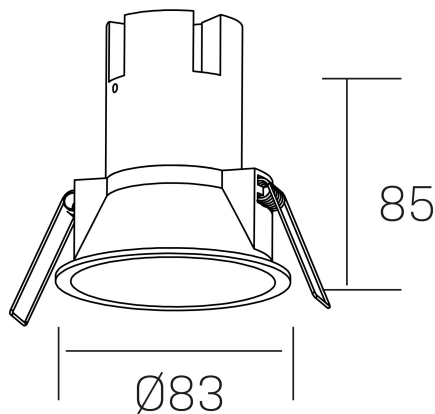

noon IP65
K50803.01.RF.WH-WH.38.ST.8.27

GENERAL DETAILS

INSTALLATION	recessed with frame
FINISHES ALUMINIUM	White-White
LIGHT DIRECTION	Fixed
BEAM ANGLE	38°
INT/EXT IP DEGREE	IP 65
MATERIAL	Aluminio/Polycarbonato
IK DEGREE	IK03
UTILIZATION	Indoor
WARRANTY	3 years

ELECTRICAL DETAILS

LAMP	LED
POWER	7 W
COLOUR TEMPERATURE	2700K
LUMINOUS FLUX	575 Lm
EFFICACY DIMMING	77 Lm/W
DIMABLE	No Dim
DRIVER	Remote
CLASS PROTECTION	II
COLOUR RENDERING INDEX	CRI >80
VOLTAGE	220-240 V
FRECUENCIA	50-60 Hz
CURRENT INTENSITY	160 mA
LIFE TIME	50.000 h

GENERAL DIMENSIONS

DIMENSIONS	Ø 83 mm
CUT OUT	Ø 75 mm
HEIGHT	h 85 mm
DIMENSIONES DE EMBALAJE	95 × 95 × 110 mm
PESO NETO	0.25

*Please might expect a max.15% figure reduction in finishes other than white