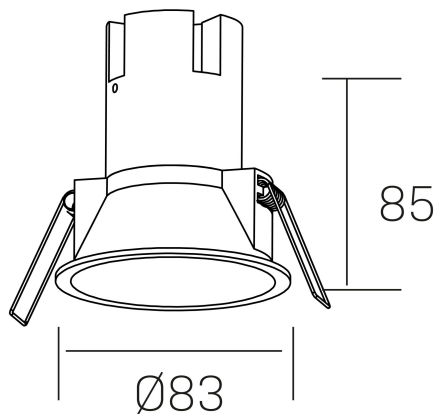

noon IP65
K50803.01.RF.WH-WH.38.ST.8.27

GENERAL DETAILS

INSTALLATION	recessed with frame
FINISHES ALUMINIUM	White-White
LIGHT DIRECTION	Fixed
BEAM ANGLE	38°
INT/EXT IP DEGREE	IP 65
MATERIAL	Aluminio/Polycarbonato
IK DEGREE	IK03
UTILIZATION	Indoor
WARRANTY	3 years

ELECTRICAL DETAILS

LAMP	LED
POWER	7 W
COLOUR TEMPERATURE	2700K
LUMINOUS FLUX	575 Lm
EFFICACY DIMMING	77 Lm/W
DIMABLE	No Dim
DRIVER	Remote
CLASS PROTECTION	II
COLOUR RENDERING INDEX	CRI >80
VOLTAGE	220-240 V
FRECUENCIA	50-60 Hz
CURRENT INTENSITY	160 mA
LIFE TIME	35.000 h

GENERAL DIMENSIONS

DIMENSIONS	Ø 83 mm
CUT OUT	Ø 75 mm
HEIGHT	h 85 mm
DIMENSIONES DE EMBALAJE	95 × 95 × 110 mm
PESO NETO	0.25

*Please might expect a max.15% figure reduction in finishes other than white