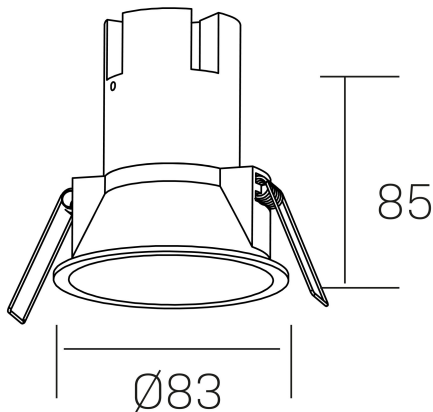

noon IP65
K50803.01.RF.BK-BK.38.ST.8.40.PU

GENERAL DETAILS

INSTALLATION	recessed with frame
FINISHES ALUMINIUM	Black-Black
LIGHT DIRECTION	Fixed
BEAM ANGLE	38°
INT/EXT IP DEGREE	IP 65
MATERIAL	Aluminio/Polycarbonato
IK DEGREE	IK03
UTILIZATION	Indoor
WARRANTY	3 years

ELECTRICAL DETAILS

LAMP	LED
POWER	7 W
COLOUR TEMPERATURE	4000K
LUMINOUS FLUX	595 lm
EFFICACY DIMMING	79 Lm/W
DIMABLE	Push
DRIVER	Remote
CLASS PROTECTION	II
COLOUR RENDERING INDEX	CRI >80
VOLTAGE	220-240 V
FRECUENCIA	50-60 Hz
CURRENT INTENSITY	160 mA
LIFE TIME	35.000 h

GENERAL DIMENSIONS

DIMENSIONS	Ø 83 mm
CUT OUT	Ø 75 mm
HEIGHT	h 85 mm
DIMENSIONES DE EMBALAJE	95 × 95 × 110 mm
PESO NETO	0.25

*Please might expect a max.15% figure reduction in finishes other than white