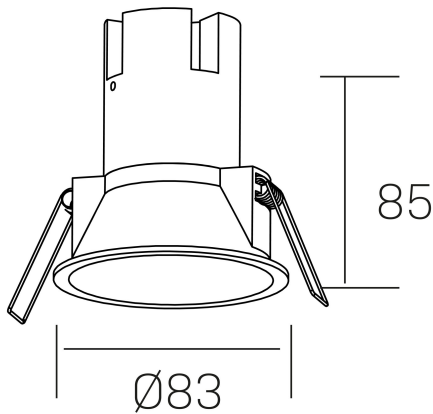

**noon IP65**  
K50803.01.RF.BK-BK.38.ST.8.40.PC

#### GENERAL DETAILS

|                    |                        |
|--------------------|------------------------|
| INSTALLATION       | recessed with frame    |
| FINISHES ALUMINIUM | Black-Black            |
| LIGHT DIRECTION    | Fixed                  |
| BEAM ANGLE         | 38°                    |
| INT/EXT IP DEGREE  | IP 65                  |
| MATERIAL           | Aluminio/Polycarbonato |
| IK DEGREE          | IK03                   |
| UTILIZATION        | Indoor                 |
| WARRANTY           | 3 years                |

#### ELECTRICAL DETAILS

|                        |           |
|------------------------|-----------|
| LAMP                   | LED       |
| POWER                  | 7 W       |
| COLOUR TEMPERATURE     | 4000K     |
| LUMINOUS FLUX          | 595 lm    |
| EFFICACY DIMMING       | 79 Lm/W   |
| DIMABLE                | PHASE CUT |
| DRIVER                 | Remote    |
| CLASS PROTECTION       | II        |
| COLOUR RENDERING INDEX | CRI >80   |
| VOLTAGE                | 220-240 V |
| FRECUENCIA             | 50-60 Hz  |
| CURRENT INTENSITY      | 160 mA    |
| LIFE TIME              | 50.000 h  |

#### GENERAL DIMENSIONS

|                         |                  |
|-------------------------|------------------|
| DIMENSIONS              | Ø 83 mm          |
| CUT OUT                 | Ø 75 mm          |
| HEIGHT                  | h 85 mm          |
| DIMENSIONES DE EMBALAJE | 95 × 95 × 110 mm |
| PESO NETO               | 0.25             |