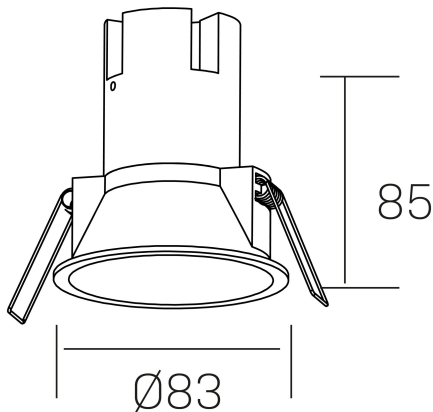

noon IP65
K50803.01.RF.BK-BK.38.ST.8.40.DA

GENERAL DETAILS

INSTALLATION	recessed with frame
FINISHES ALUMINIUM	Black-Black
LIGHT DIRECTION	Fixed
BEAM ANGLE	38°
INT/EXT IP DEGREE	IP 65
MATERIAL	Aluminio/Polycarbonato
IK DEGREE	IK03
UTILIZATION	Indoor
WARRANTY	3 years

ELECTRICAL DETAILS

LAMP	LED
POWER	7 W
COLOUR TEMPERATURE	4000K
LUMINOUS FLUX	595 lm
EFFICACY DIMMING	79 Lm/W
DIMABLE	DALI
DRIVER	Remote
CLASS PROTECTION	II
COLOUR RENDERING INDEX	CRI >80
VOLTAGE	220-240 V
FRECUENCIA	50-60 Hz
CURRENT INTENSITY	160 mA
LIFE TIME	50.000 h

GENERAL DIMENSIONS

DIMENSIONS	Ø 83 mm
CUT OUT	Ø 75 mm
HEIGHT	h 85 mm
DIMENSIONES DE EMBALAJE	95 × 95 × 110 mm
PESO NETO	0.25

*Please might expect a max.15% figure reduction in finishes other than white