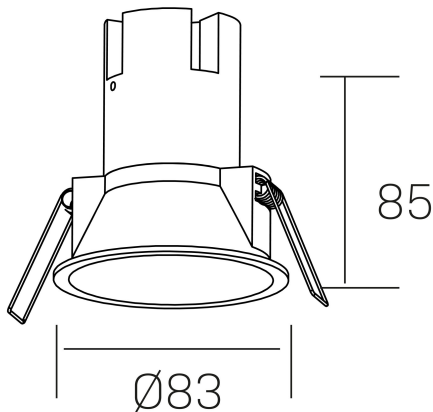

noon IP65
K50803.01.RF.BK-BK.38.ST.8.40.D1

GENERAL DETAILS

INSTALLATION	recessed with frame
FINISHES ALUMINIUM	Black-Black
LIGHT DIRECTION	Fixed
BEAM ANGLE	38°
INT/EXT IP DEGREE	IP 65
MATERIAL	Aluminio/Polycarbonato
IK DEGREE	IK03
UTILIZATION	Indoor
WARRANTY	3 years

ELECTRICAL DETAILS

LAMP	LED
POWER	7 W
COLOUR TEMPERATURE	4000K
LUMINOUS FLUX	595 lm
EFFICACY DIMMING	79 Lm/W
DIMABLE	1.10v
DRIVER	Remote
CLASS PROTECTION	II
COLOUR RENDERING INDEX	CRI >80
VOLTAGE	220-240 V
FRECUENCIA	50-60 Hz
CURRENT INTENSITY	160 mA
LIFE TIME	50.000 h

GENERAL DIMENSIONS

DIMENSIONS	Ø 83 mm
CUT OUT	Ø 75 mm
HEIGHT	h 85 mm
DIMENSIONES DE EMBALAJE	95 × 95 × 110 mm
PESO NETO	0.25

*Please might expect a max.15% figure reduction in finishes other than white