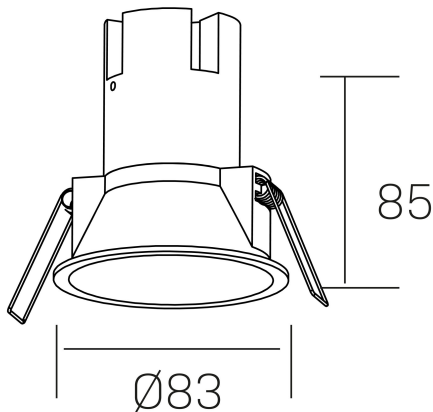

**noon IP65**  
K50803.01.RF.BK-BK.38.ST.8.40.D1

#### GENERAL DETAILS

INSTALLATION	recessed with frame
FINISHES ALUMINIUM	Black-Black
LIGHT DIRECTION	Fixed
BEAM ANGLE	38°
INT/EXT IP DEGREE	IP 65
MATERIAL	Aluminio/Polycarbonato
IK DEGREE	IK03
UTILIZATION	Indoor
WARRANTY	3 years

#### ELECTRICAL DETAILS

LAMP	LED
POWER	7 W
COLOUR TEMPERATURE	4000K
LUMINOUS FLUX	595 lm
EFFICACY DIMMING	79 Lm/W
DIMABLE	1.10v
DRIVER	Remote
CLASS PROTECTION	II
COLOUR RENDERING INDEX	CRI >80
VOLTAGE	220-240 V
FRECUENCIA	50-60 Hz
CURRENT INTENSITY	160 mA
LIFE TIME	35.000 h

#### GENERAL DIMENSIONS

DIMENSIONS	Ø 83 mm
CUT OUT	Ø 75 mm
HEIGHT	h 85 mm
DIMENSIONES DE EMBALAJE	95 × 95 × 110 mm
PESO NETO	0.25

\*Please might expect a max.15% figure reduction in finishes other than white