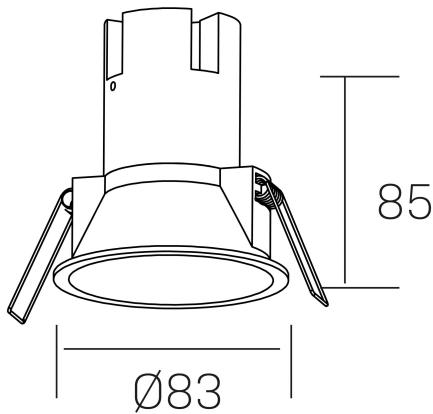

noon IP65
K50803.01.RF.BK-BK.38.ST.8.40

GENERAL DETAILS

INSTALLATION	recessed with frame
FINISHES ALUMINIUM	Black-Black
LIGHT DIRECTION	Fixed
BEAM ANGLE	38°
INT/EXT IP DEGREE	IP 65
MATERIAL	Aluminio/Polycarbonato
IK DEGREE	IK03
UTILIZATION	Indoor
WARRANTY	3 years

ELECTRICAL DETAILS

LAMP	LED
POWER	7 W
COLOUR TEMPERATURE	4000K
LUMINOUS FLUX	595 lm
EFFICACY DIMMING	79 Lm/W
DIMABLE	No Dim
DRIVER	Remote
CLASS PROTECTION	II
COLOUR RENDERING INDEX	CRI >80
VOLTAGE	220-240 V
FRECUENCIA	50-60 Hz
CURRENT INTENSITY	160 mA
LIFE TIME	50.000 h

GENERAL DIMENSIONS

DIMENSIONS	Ø 83 mm
CUT OUT	Ø 75 mm
HEIGHT	h 85 mm
DIMENSIONES DE EMBALAJE	95 × 95 × 110 mm
PESO NETO	0.25

*Please might expect a max.15% figure reduction in finishes other than white