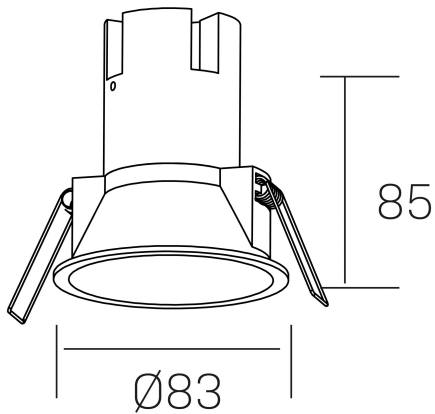

noon IP65
K50803.01.RF.BK-BK.38.ST.8.30.PU

GENERAL DETAILS

INSTALLATION	recessed with frame
FINISHES ALUMINIUM	Black-Black
LIGHT DIRECTION	Fixed
BEAM ANGLE	38°
INT/EXT IP DEGREE	IP 65
MATERIAL	Aluminio/Polycarbonato
IK DEGREE	IK03
UTILIZATION	Indoor
WARRANTY	3 years

ELECTRICAL DETAILS

LAMP	LED
POWER	7 W
COLOUR TEMPERATURE	3000K
LUMINOUS FLUX	585 Lm
EFFICACY DIMMING	78 Lm/W
DIMABLE	Push
DRIVER	Remote
CLASS PROTECTION	II
COLOUR RENDERING INDEX	CRI >80
VOLTAGE	220-240 V
FRECUENCIA	50-60 Hz
CURRENT INTENSITY	160 mA
LIFE TIME	35.000 h

GENERAL DIMENSIONS

DIMENSIONS	Ø 83 mm
CUT OUT	Ø 75 mm
HEIGHT	h 85 mm
DIMENSIONES DE EMBALAJE	95 × 95 × 110 mm
PESO NETO	0.25

*Please might expect a max.15% figure reduction in finishes other than white