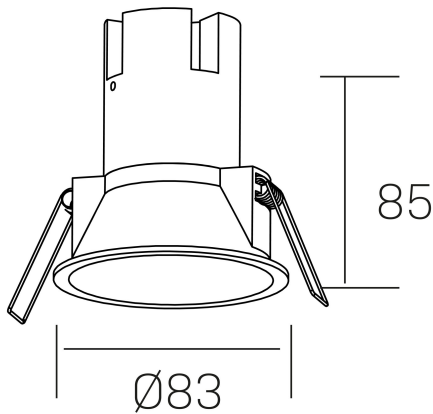

noon IP65
K50803.01.RF.BK-BK.38.ST.8.30.PC

GENERAL DETAILS

INSTALLATION	recessed with frame
FINISHES ALUMINIUM	Black-Black
LIGHT DIRECTION	Fixed
BEAM ANGLE	38°
INT/EXT IP DEGREE	IP 65
MATERIAL	Aluminio/Polycarbonato
IK DEGREE	IK03
UTILIZATION	Indoor
WARRANTY	3 years

ELECTRICAL DETAILS

LAMP	LED
POWER	7 W
COLOUR TEMPERATURE	3000K
LUMINOUS FLUX	585 Lm
EFFICACY DIMMING	78 Lm/W
DIMABLE	PHASE CUT
DRIVER	Remote
CLASS PROTECTION	II
COLOUR RENDERING INDEX	CRI >80
VOLTAGE	220-240 V
FRECUENCIA	50-60 Hz
CURRENT INTENSITY	160 mA
LIFE TIME	50.000 h

GENERAL DIMENSIONS

DIMENSIONS	Ø 83 mm
CUT OUT	Ø 75 mm
HEIGHT	h 85 mm
DIMENSIONES DE EMBALAJE	95 × 95 × 110 mm
PESO NETO	0.25

*Please might expect a max.15% figure reduction in finishes other than white