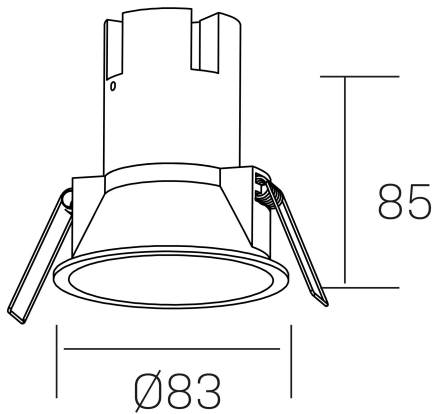

**noon IP65**  
K50803.01.RF.BK-BK.38.ST.8.30.D1

#### GENERAL DETAILS

INSTALLATION	recessed with frame
FINISHES ALUMINIUM	Black-Black
LIGHT DIRECTION	Fixed
BEAM ANGLE	38°
INT/EXT IP DEGREE	IP 65
MATERIAL	Aluminio/Polycarbonato
IK DEGREE	IK03
UTILIZATION	Indoor
WARRANTY	3 years

#### ELECTRICAL DETAILS

LAMP	LED
POWER	7 W
COLOUR TEMPERATURE	3000K
LUMINOUS FLUX	585 Lm
EFFICACY DIMMING	78 Lm/W
DIMABLE	1.10v
DRIVER	Remote
CLASS PROTECTION	II
COLOUR RENDERING INDEX	CRI >80
VOLTAGE	220-240 V
FRECUENCIA	50-60 Hz
CURRENT INTENSITY	160 mA
LIFE TIME	35.000 h

#### GENERAL DIMENSIONS

DIMENSIONS	Ø 83 mm
CUT OUT	Ø 75 mm
HEIGHT	h 85 mm
DIMENSIONES DE EMBALAJE	95 × 95 × 110 mm
PESO NETO	0.25

\*Please might expect a max.15% figure reduction in finishes other than white