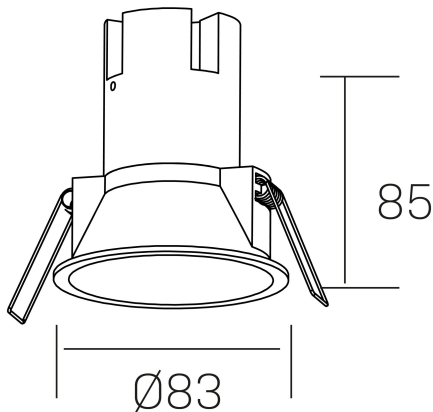

noon IP65
K50803.01.RF.BK-BK.38.ST.8.30.D1

GENERAL DETAILS

INSTALLATION	recessed with frame
FINISHES ALUMINIUM	Black-Black
LIGHT DIRECTION	Fixed
BEAM ANGLE	38°
INT/EXT IP DEGREE	IP 65
MATERIAL	Aluminio/Polycarbonato
IK DEGREE	IK03
UTILIZATION	Indoor
WARRANTY	3 years

ELECTRICAL DETAILS

LAMP	LED
POWER	7 W
COLOUR TEMPERATURE	3000K
LUMINOUS FLUX	585 Lm
EFFICACY DIMMING	78 Lm/W
DIMABLE	1.10v
DRIVER	Remote
CLASS PROTECTION	II
COLOUR RENDERING INDEX	CRI >80
VOLTAGE	220-240 V
FRECUENCIA	50-60 Hz
CURRENT INTENSITY	160 mA
LIFE TIME	50.000 h

GENERAL DIMENSIONS

DIMENSIONS	Ø 83 mm
CUT OUT	Ø 75 mm
HEIGHT	h 85 mm
DIMENSIONES DE EMBALAJE	95 × 95 × 110 mm
PESO NETO	0.25

*Please might expect a max.15% figure reduction in finishes other than white