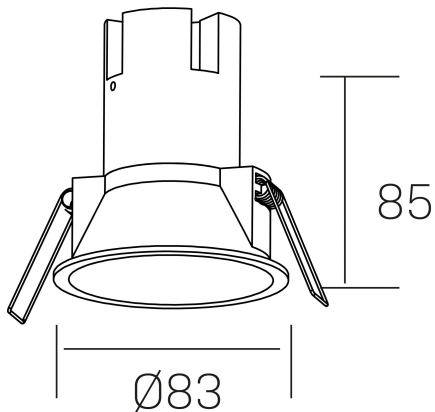

noon IP65
K50803.01.RF.BK-BK.38.ST.8.30

GENERAL DETAILS

INSTALLATION	recessed with frame
FINISHES ALUMINIUM	Black-Black
LIGHT DIRECTION	Fixed
BEAM ANGLE	38°
INT/EXT IP DEGREE	IP 65
MATERIAL	Aluminio/Polycarbonato
IK DEGREE	IK03
UTILIZATION	Indoor
WARRANTY	3 years

ELECTRICAL DETAILS

LAMP	LED
POWER	7 W
COLOUR TEMPERATURE	3000K
LUMINOUS FLUX	585 Lm
EFFICACY DIMMING	78 Lm/W
DIMABLE	No Dim
DRIVER	Remote
CLASS PROTECTION	II
COLOUR RENDERING INDEX	CRI >80
VOLTAGE	220-240 V
FRECUENCIA	50-60 Hz
CURRENT INTENSITY	160 mA
LIFE TIME	35.000 h

GENERAL DIMENSIONS

DIMENSIONS	Ø 83 mm
CUT OUT	Ø 75 mm
HEIGHT	h 85 mm
DIMENSIONES DE EMBALAJE	95 × 95 × 110 mm
PESO NETO	0.25

*Please might expect a max.15% figure reduction in finishes other than white