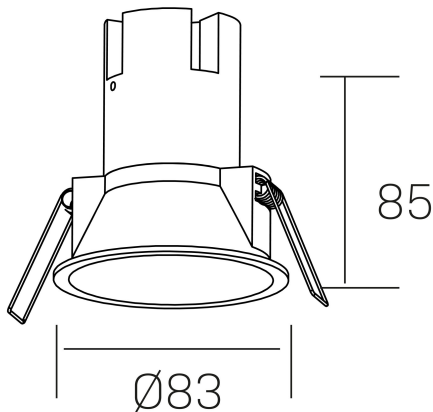

**noon IP65**  
K50803.01.RF.BK-BK.38.ST.8.30

#### GENERAL DETAILS

INSTALLATION	recessed with frame
FINISHES ALUMINIUM	Black-Black
LIGHT DIRECTION	Fixed
BEAM ANGLE	38°
INT/EXT IP DEGREE	IP 65
MATERIAL	Aluminio/Polycarbonato
IK DEGREE	IK03
UTILIZATION	Indoor
WARRANTY	3 years

#### ELECTRICAL DETAILS

LAMP	LED
POWER	7 W
COLOUR TEMPERATURE	3000K
LUMINOUS FLUX	585 Lm
EFFICACY DIMMING	78 Lm/W
DIMABLE	No Dim
DRIVER	Remote
CLASS PROTECTION	II
COLOUR RENDERING INDEX	CRI >80
VOLTAGE	220-240 V
FRECUENCIA	50-60 Hz
CURRENT INTENSITY	160 mA
LIFE TIME	50.000 h

#### GENERAL DIMENSIONS

DIMENSIONS	Ø 83 mm
CUT OUT	Ø 75 mm
HEIGHT	h 85 mm
DIMENSIONES DE EMBALAJE	95 × 95 × 110 mm
PESO NETO	0.25

\*Please might expect a max.15% figure reduction in finishes other than white