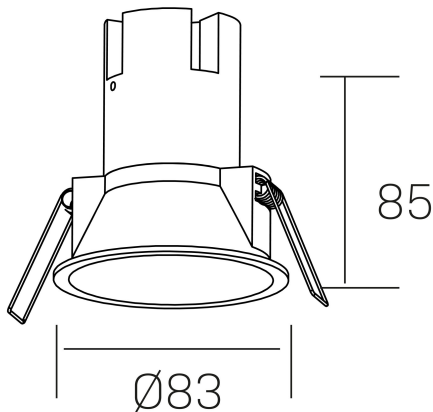

noon IP65
K50803.01.RF.BK-BK.38.ST.8.27.PU

GENERAL DETAILS

INSTALLATION	recessed with frame
FINISHES ALUMINIUM	Black-Black
LIGHT DIRECTION	Fixed
BEAM ANGLE	38°
INT/EXT IP DEGREE	IP 65
MATERIAL	Aluminio/Polycarbonato
IK DEGREE	IK03
UTILIZATION	Indoor
WARRANTY	3 years

ELECTRICAL DETAILS

LAMP	LED
POWER	7 W
COLOUR TEMPERATURE	2700K
LUMINOUS FLUX	575 Lm
EFFICACY DIMMING	77 Lm/W
DIMABLE	Push
DRIVER	Remote
CLASS PROTECTION	II
COLOUR RENDERING INDEX	CRI >80
VOLTAGE	220-240 V
FRECUENCIA	50-60 Hz
CURRENT INTENSITY	160 mA
LIFE TIME	50.000 h

GENERAL DIMENSIONS

DIMENSIONS	Ø 83 mm
CUT OUT	Ø 75 mm
HEIGHT	h 85 mm
DIMENSIONES DE EMBALAJE	95 × 95 × 110 mm
PESO NETO	0.25

*Please might expect a max.15% figure reduction in finishes other than white