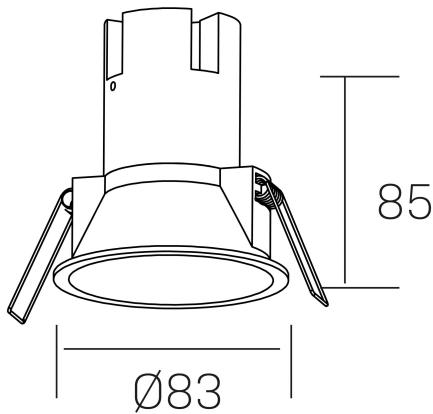

**noon IP65**  
K50803.01.RF.BK-BK.38.ST.8.27.PU

#### GENERAL DETAILS

INSTALLATION	recessed with frame
FINISHES ALUMINIUM	Black-Black
LIGHT DIRECTION	Fixed
BEAM ANGLE	38°
INT/EXT IP DEGREE	IP 65
MATERIAL	Aluminio/Polycarbonato
IK DEGREE	IK03
UTILIZATION	Indoor
WARRANTY	3 years

#### ELECTRICAL DETAILS

LAMP	LED
POWER	7 W
COLOUR TEMPERATURE	2700K
LUMINOUS FLUX	575 Lm
EFFICACY DIMMING	77 Lm/W
DIMABLE	Push
DRIVER	Remote
CLASS PROTECTION	II
COLOUR RENDERING INDEX	CRI >80
VOLTAGE	220-240 V
FRECUENCIA	50-60 Hz
CURRENT INTENSITY	160 mA
LIFE TIME	35.000 h

#### GENERAL DIMENSIONS

DIMENSIONS	Ø 83 mm
CUT OUT	Ø 75 mm
HEIGHT	h 85 mm
DIMENSIONES DE EMBALAJE	95 × 95 × 110 mm
PESO NETO	0.25

\*Please might expect a max.15% figure reduction in finishes other than white