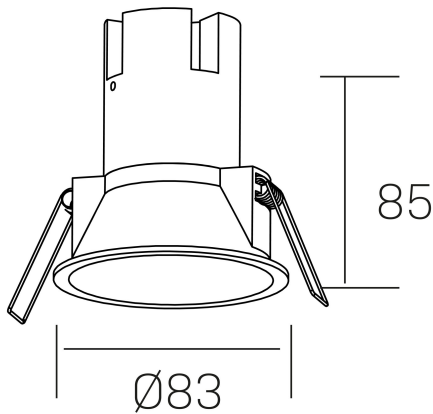

noon IP65
K50803.01.RF.BK-BK.38.ST.8.27.PC

GENERAL DETAILS

INSTALLATION	recessed with frame
FINISHES ALUMINIUM	Black-Black
LIGHT DIRECTION	Fixed
BEAM ANGLE	38°
INT/EXT IP DEGREE	IP 65
MATERIAL	Aluminio/Polycarbonato
IK DEGREE	IK03
UTILIZATION	Indoor
WARRANTY	3 years

ELECTRICAL DETAILS

LAMP	LED
POWER	7 W
COLOUR TEMPERATURE	2700K
LUMINOUS FLUX	575 Lm
EFFICACY DIMMING	77 Lm/W
DIMABLE	PHASE CUT
DRIVER	Remote
CLASS PROTECTION	II
COLOUR RENDERING INDEX	CRI >80
VOLTAGE	220-240 V
FRECUENCIA	50-60 Hz
CURRENT INTENSITY	160 mA
LIFE TIME	50.000 h

GENERAL DIMENSIONS

DIMENSIONS	Ø 83 mm
CUT OUT	Ø 75 mm
HEIGHT	h 85 mm
DIMENSIONES DE EMBALAJE	95 × 95 × 110 mm
PESO NETO	0.25

*Please might expect a max.15% figure reduction in finishes other than white