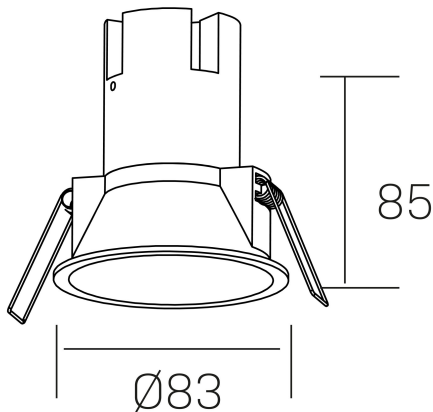

**noon IP65**  
K50803.01.RF.BK-BK.38.ST.8.27.PC

#### GENERAL DETAILS

INSTALLATION	recessed with frame
FINISHES ALUMINIUM	Black-Black
LIGHT DIRECTION	Fixed
BEAM ANGLE	38°
INT/EXT IP DEGREE	IP 65
MATERIAL	Aluminio/Polycarbonato
IK DEGREE	IK03
UTILIZATION	Indoor
WARRANTY	3 years

#### ELECTRICAL DETAILS

LAMP	LED
POWER	7 W
COLOUR TEMPERATURE	2700K
LUMINOUS FLUX	575 Lm
EFFICACY DIMMING	77 Lm/W
DIMABLE	PHASE CUT
DRIVER	Remote
CLASS PROTECTION	II
COLOUR RENDERING INDEX	CRI >80
VOLTAGE	220-240 V
FRECUENCIA	50-60 Hz
CURRENT INTENSITY	160 mA
LIFE TIME	35.000 h

#### GENERAL DIMENSIONS

DIMENSIONS	Ø 83 mm
CUT OUT	Ø 75 mm
HEIGHT	h 85 mm
DIMENSIONES DE EMBALAJE	95 × 95 × 110 mm
PESO NETO	0.25

\*Please might expect a max.15% figure reduction in finishes other than white