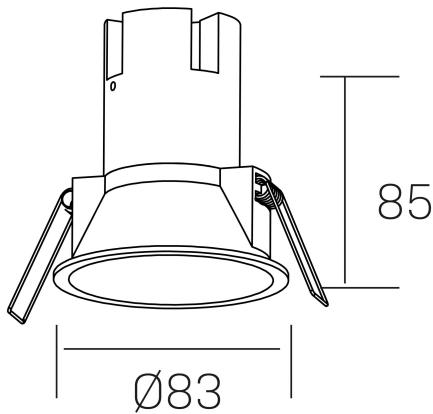

noon IP65
K50803.01.RF.BK-BK.38.ST.8.27.DA

GENERAL DETAILS

INSTALLATION	recessed with frame
FINISHES ALUMINIUM	Black-Black
LIGHT DIRECTION	Fixed
BEAM ANGLE	38°
INT/EXT IP DEGREE	IP 65
MATERIAL	Aluminio/Polycarbonato
IK DEGREE	IK03
UTILIZATION	Indoor
WARRANTY	3 years

ELECTRICAL DETAILS

LAMP	LED
POWER	7 W
COLOUR TEMPERATURE	2700K
LUMINOUS FLUX	575 Lm
EFFICACY DIMMING	77 Lm/W
DIMABLE	DALI
DRIVER	Remote
CLASS PROTECTION	II
COLOUR RENDERING INDEX	CRI >80
VOLTAGE	220-240 V
FRECUENCIA	50-60 Hz
CURRENT INTENSITY	160 mA
LIFE TIME	35.000 h

GENERAL DIMENSIONS

DIMENSIONS	Ø 83 mm
CUT OUT	Ø 75 mm
HEIGHT	h 85 mm
DIMENSIONES DE EMBALAJE	95 × 95 × 110 mm
PESO NETO	0.25

*Please might expect a max.15% figure reduction in finishes other than white