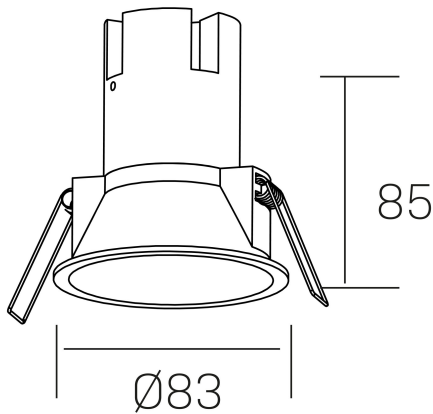

**noon IP65**  
K50803.01.RF.BK-BK.38.ST.8.27.DA

#### GENERAL DETAILS

INSTALLATION	recessed with frame
FINISHES ALUMINIUM	Black-Black
LIGHT DIRECTION	Fixed
BEAM ANGLE	38°
INT/EXT IP DEGREE	IP 65
MATERIAL	Aluminio/Polycarbonato
IK DEGREE	IK03
UTILIZATION	Indoor
WARRANTY	3 years

#### ELECTRICAL DETAILS

LAMP	LED
POWER	7 W
COLOUR TEMPERATURE	2700K
LUMINOUS FLUX	575 Lm
EFFICACY DIMMING	77 Lm/W
DIMABLE	DALI
DRIVER	Remote
CLASS PROTECTION	II
COLOUR RENDERING INDEX	CRI >80
VOLTAGE	220-240 V
FRECUENCIA	50-60 Hz
CURRENT INTENSITY	160 mA
LIFE TIME	35.000 h

#### GENERAL DIMENSIONS

DIMENSIONS	Ø 83 mm
CUT OUT	Ø 75 mm
HEIGHT	h 85 mm
DIMENSIONES DE EMBALAJE	95 × 95 × 110 mm
PESO NETO	0.25

\*Please might expect a max.15% figure reduction in finishes other than white