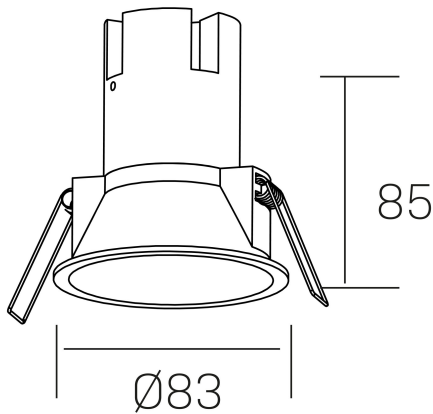

**noon IP65**  
K50803.01.RF.BK-BK.38.ST.8.27.D1

#### GENERAL DETAILS

INSTALLATION	recessed with frame
FINISHES ALUMINIUM	Black-Black
LIGHT DIRECTION	Fixed
BEAM ANGLE	38°
INT/EXT IP DEGREE	IP 65
MATERIAL	Aluminio/Polycarbonato
IK DEGREE	IK03
UTILIZATION	Indoor
WARRANTY	3 years

#### ELECTRICAL DETAILS

LAMP	LED
POWER	7 W
COLOUR TEMPERATURE	2700K
LUMINOUS FLUX	575 Lm
EFFICACY DIMMING	77 Lm/W
DIMABLE	1.10v
DRIVER	Remote
CLASS PROTECTION	II
COLOUR RENDERING INDEX	CRI >80
VOLTAGE	220-240 V
FRECUENCIA	50-60 Hz
CURRENT INTENSITY	160 mA
LIFE TIME	50.000 h

#### GENERAL DIMENSIONS

DIMENSIONS	Ø 83 mm
CUT OUT	Ø 75 mm
HEIGHT	h 85 mm
DIMENSIONES DE EMBALAJE	95 × 95 × 110 mm
PESO NETO	0.25

\*Please might expect a max.15% figure reduction in finishes other than white