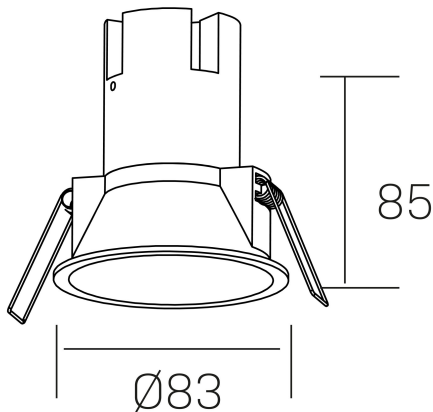

**noon IP65**  
K50803.01.RF.BK-BK.38.ST.8.27

#### GENERAL DETAILS

INSTALLATION	recessed with frame
FINISHES ALUMINIUM	Black-Black
LIGHT DIRECTION	Fixed
BEAM ANGLE	38°
INT/EXT IP DEGREE	IP 65
MATERIAL	Aluminio/Polycarbonato
IK DEGREE	IK03
UTILIZATION	Indoor
WARRANTY	3 years

#### ELECTRICAL DETAILS

LAMP	LED
POWER	7 W
COLOUR TEMPERATURE	2700K
LUMINOUS FLUX	575 Lm
EFFICACY DIMMING	77 Lm/W
DIMABLE	No Dim
DRIVER	Remote
CLASS PROTECTION	II
COLOUR RENDERING INDEX	CRI >80
VOLTAGE	220-240 V
FRECUENCIA	50-60 Hz
CURRENT INTENSITY	160 mA
LIFE TIME	50.000 h

#### GENERAL DIMENSIONS

DIMENSIONS	Ø 83 mm
CUT OUT	Ø 75 mm
HEIGHT	h 85 mm
DIMENSIONES DE EMBALAJE	95 × 95 × 110 mm
PESO NETO	0.25

\*Please might expect a max.15% figure reduction in finishes other than white