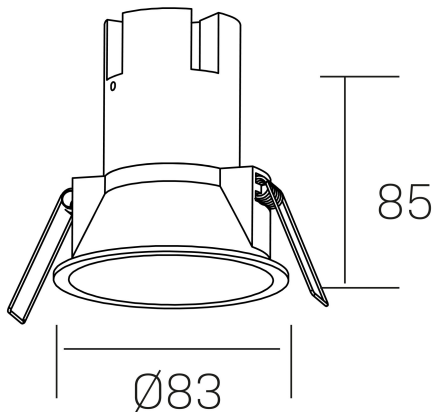

noon IP65
K50803.01.RF.BK-BK.38.ST.8.27

GENERAL DETAILS

INSTALLATION	recessed with frame
FINISHES ALUMINIUM	Black-Black
LIGHT DIRECTION	Fixed
BEAM ANGLE	38°
INT/EXT IP DEGREE	IP 65
MATERIAL	Aluminio/Polycarbonato
IK DEGREE	IK03
UTILIZATION	Indoor
WARRANTY	3 years

ELECTRICAL DETAILS

LAMP	LED
POWER	7 W
COLOUR TEMPERATURE	2700K
LUMINOUS FLUX	575 Lm
EFFICACY DIMMING	77 Lm/W
DIMABLE	No Dim
DRIVER	Remote
CLASS PROTECTION	II
COLOUR RENDERING INDEX	CRI >80
VOLTAGE	220-240 V
FRECUENCIA	50-60 Hz
CURRENT INTENSITY	160 mA
LIFE TIME	35.000 h

GENERAL DIMENSIONS

DIMENSIONS	Ø 83 mm
CUT OUT	Ø 75 mm
HEIGHT	h 85 mm
DIMENSIONES DE EMBALAJE	95 × 95 × 110 mm
PESO NETO	0.25

*Please might expect a max.15% figure reduction in finishes other than white