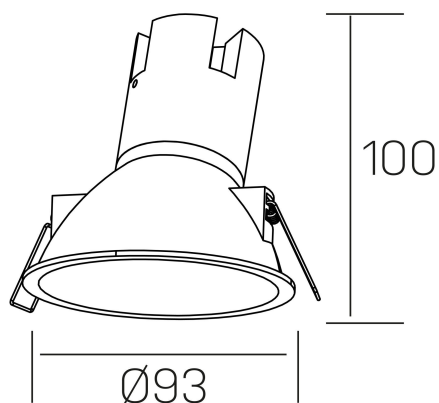

**noon asymmetric**  
K50804.01.RF.BK-BK.38.ST.8.30

#### GENERAL DETAILS

INSTALLATION	recessed with frame
FINISHES ALUMINIUM	Black-Black
LIGHT DIRECTION	Fixed
BEAM ANGLE	38°
INT/EXT IP DEGREE	IP 23
MATERIAL	Aluminio/Polycarbonato
IK DEGREE	IK03
UTILIZATION	Indoor
WARRANTY	3 years

#### ELECTRICAL DETAILS

LAMP	LED
POWER	7 W
COLOUR TEMPERATURE	3000K
LUMINOUS FLUX	585 Lm
EFFICACY DIMMING	78 Lm/W
DIMABLE	No Dim
DRIVER	Remote
CLASS PROTECTION	II
COLOUR RENDERING INDEX	CRI >80
VOLTAGE	220-240 V
FRECUENCIA	50-60 Hz
CURRENT INTENSITY	160 mA
LIFE TIME	50.000 h

#### GENERAL DIMENSIONS

DIMENSIONS	Ø 93 mm
CUT OUT	Ø 85 mm
HEIGHT	h 100 mm
DIMENSIONES DE EMBALAJE	105 × 105 × 120 mm
PESO NETO	0.15

\*Please might expect a max.15% figure reduction in finishes other than white