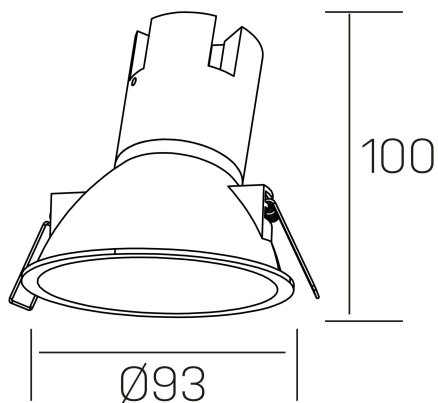

**noon asymmetric**  
K50804.01.RF.BK-BK.38.ST.8.30

#### GENERAL DETAILS

INSTALLATION	recessed with frame
FINISHES ALUMINIUM	Black-Black
LIGHT DIRECTION	Fixed
BEAM ANGLE	38°
INT/EXT IP DEGREE	IP 23
MATERIAL	Aluminio/Polycarbonato
IK DEGREE	IK03
UTILIZATION	Indoor
WARRANTY	3 years

#### ELECTRICAL DETAILS

LAMP	LED
POWER	7 W
COLOUR TEMPERATURE	3000K
LUMINOUS FLUX	585 Lm
EFFICACY DIMMING	78 Lm/W
DIMABLE	No Dim
DRIVER	Remote
CLASS PROTECTION	II
COLOUR RENDERING INDEX	CRI >80
VOLTAGE	220-240 V
FRECUENCIA	50-60 Hz
CURRENT INTENSITY	160 mA
LIFE TIME	35.000 h

#### GENERAL DIMENSIONS

DIMENSIONS	Ø 93 mm
CUT OUT	Ø 85 mm
HEIGHT	h 100 mm
DIMENSIONES DE EMBALAJE	105 × 105 × 120 mm
PESO NETO	0.15

\*Please might expect a max.15% figure reduction in finishes other than white