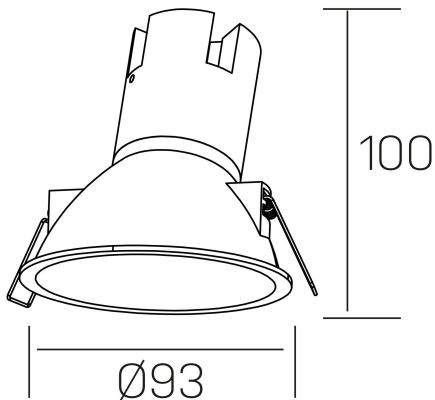

noon asymmetric
K50804.01.RF.BK-BK.38.ST.8.30.D1

GENERAL DETAILS

| | |
|--------------------|------------------------|
| INSTALLATION | recessed with frame |
| FINISHES ALUMINIUM | Black-Black |
| LIGHT DIRECTION | Fixed |
| BEAM ANGLE | 38° |
| INT/EXT IP DEGREE | IP 23 |
| MATERIAL | Aluminio/Polycarbonato |
| IK DEGREE | IK03 |
| UTILIZATION | Indoor |
| WARRANTY | 3 years |

ELECTRICAL DETAILS

| | |
|------------------------|-----------|
| LAMP | LED |
| POWER | 7 W |
| COLOUR TEMPERATURE | 3000K |
| LUMINOUS FLUX | 585 Lm |
| EFFICACY DIMMING | 78 Lm/W |
| DIMABLE | 1.10v |
| DRIVER | Remote |
| CLASS PROTECTION | II |
| COLOUR RENDERING INDEX | CRI >80 |
| VOLTAGE | 220-240 V |
| FRECUENCIA | 50-60 Hz |
| CURRENT INTENSITY | 160 mA |
| LIFE TIME | 35.000 h |

GENERAL DIMENSIONS

| | |
|-------------------------|--------------------|
| DIMENSIONS | Ø 93 mm |
| CUT OUT | Ø 85 mm |
| HEIGHT | h 100 mm |
| DIMENSIONES DE EMBALAJE | 105 × 105 × 120 mm |
| PESO NETO | 0.15 |