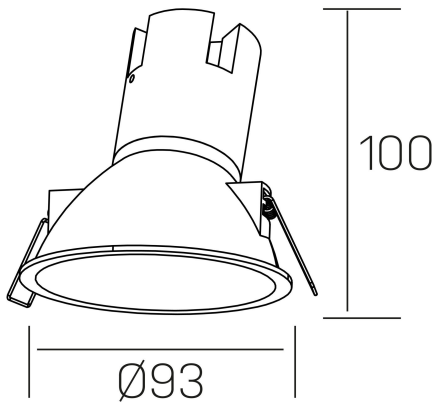

noon asymmetric
K50804.01.RF.BK-BK.38.ST.8.30.D1

GENERAL DETAILS

INSTALLATION	recessed with frame
FINISHES ALUMINIUM	Black-Black
LIGHT DIRECTION	Fixed
BEAM ANGLE	38°
INT/EXT IP DEGREE	IP 23
MATERIAL	Aluminio/Polycarbonato
IK DEGREE	IK03
UTILIZATION	Indoor
WARRANTY	3 years

ELECTRICAL DETAILS

LAMP	LED
POWER	7 W
COLOUR TEMPERATURE	3000K
LUMINOUS FLUX	585 Lm
EFFICACY DIMMING	78 Lm/W
DIMABLE	1.10v
DRIVER	Remote
CLASS PROTECTION	II
COLOUR RENDERING INDEX	CRI >80
VOLTAGE	220-240 V
FRECUENCIA	50-60 Hz
CURRENT INTENSITY	160 mA
LIFE TIME	50.000 h

GENERAL DIMENSIONS

DIMENSIONS	Ø 93 mm
CUT OUT	Ø 85 mm
HEIGHT	h 100 mm
DIMENSIONES DE EMBALAJE	105 × 105 × 120 mm
PESO NETO	0.15

*Please might expect a max.15% figure reduction in finishes other than white