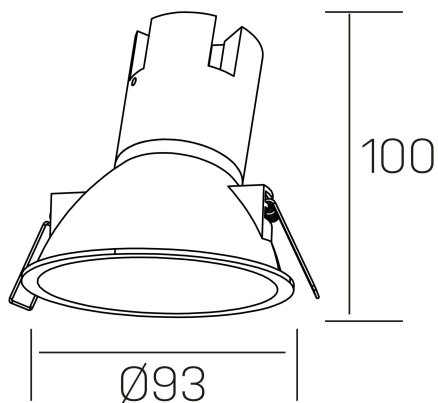

noon asymmetric
K50804.01.RF.BK-BK.38.ST.8.30.DA

GENERAL DETAILS

INSTALLATION	recessed with frame
FINISHES ALUMINIUM	Black-Black
LIGHT DIRECTION	Fixed
BEAM ANGLE	38°
INT/EXT IP DEGREE	IP 23
MATERIAL	Aluminio/Polycarbonato
IK DEGREE	IK03
UTILIZATION	Indoor
WARRANTY	3 years

ELECTRICAL DETAILS

LAMP	LED
POWER	7 W
COLOUR TEMPERATURE	3000K
LUMINOUS FLUX	585 Lm
EFFICACY DIMMING	78 Lm/W
DIMABLE	DALI
DRIVER	Remote
CLASS PROTECTION	II
COLOUR RENDERING INDEX	CRI >80
VOLTAGE	220-240 V
FRECUENCIA	50-60 Hz
CURRENT INTENSITY	160 mA
LIFE TIME	50.000 h

GENERAL DIMENSIONS

DIMENSIONS	Ø 93 mm
CUT OUT	Ø 85 mm
HEIGHT	h 100 mm
DIMENSIONES DE EMBALAJE	105 × 105 × 120 mm
PESO NETO	0.15

*Please might expect a max.15% figure reduction in finishes other than white