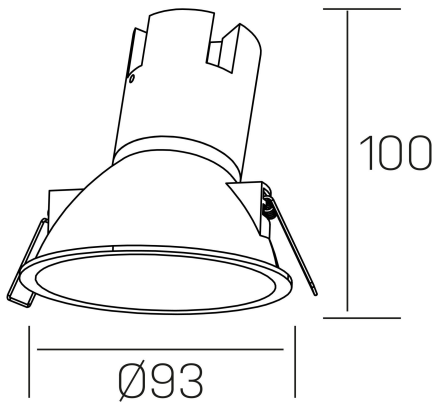

noon asymmetric
K50804.01.RF.BK-BK.38.ST.8.30.DA

GENERAL DETAILS

INSTALLATION	recessed with frame
FINISHES ALUMINIUM	Black-Black
LIGHT DIRECTION	Fixed
BEAM ANGLE	38°
INT/EXT IP DEGREE	IP 23
MATERIAL	Aluminio/Polycarbonato
IK DEGREE	IK03
UTILIZATION	Indoor
WARRANTY	3 years

ELECTRICAL DETAILS

LAMP	LED
POWER	7 W
COLOUR TEMPERATURE	3000K
LUMINOUS FLUX	585 Lm
EFFICACY DIMMING	78 Lm/W
DIMABLE	DALI
DRIVER	Remote
CLASS PROTECTION	II
COLOUR RENDERING INDEX	CRI >80
VOLTAGE	220-240 V
FRECUENCIA	50-60 Hz
CURRENT INTENSITY	160 mA
LIFE TIME	35.000 h

GENERAL DIMENSIONS

DIMENSIONS	Ø 93 mm
CUT OUT	Ø 85 mm
HEIGHT	h 100 mm
DIMENSIONES DE EMBALAJE	105 × 105 × 120 mm
PESO NETO	0.15

*Please might expect a max.15% figure reduction in finishes other than white