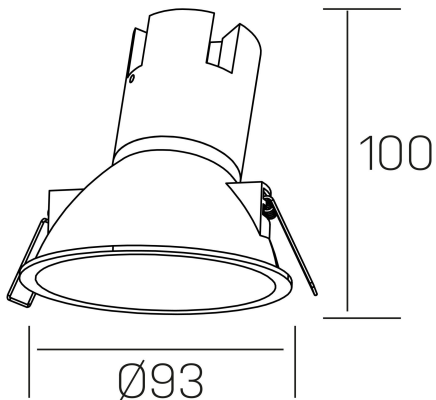

noon asymmetric
K50804.01.RF.BK-BK.38.ST.8.30.PC

GENERAL DETAILS

INSTALLATION	recessed with frame
FINISHES ALUMINIUM	Black-Black
LIGHT DIRECTION	Fixed
BEAM ANGLE	38°
INT/EXT IP DEGREE	IP 23
MATERIAL	Aluminio/Polycarbonato
IK DEGREE	IK03
UTILIZATION	Indoor
WARRANTY	3 years

ELECTRICAL DETAILS

LAMP	LED
POWER	7 W
COLOUR TEMPERATURE	3000K
LUMINOUS FLUX	585 Lm
EFFICACY DIMMING	78 Lm/W
DIMABLE	PHASE CUT
DRIVER	Remote
CLASS PROTECTION	II
COLOUR RENDERING INDEX	CRI >80
VOLTAGE	220-240 V
FRECUENCIA	50-60 Hz
CURRENT INTENSITY	160 mA
LIFE TIME	50.000 h

GENERAL DIMENSIONS

DIMENSIONS	Ø 93 mm
CUT OUT	Ø 85 mm
HEIGHT	h 100 mm
DIMENSIONES DE EMBALAJE	105 × 105 × 120 mm
PESO NETO	0.15

*Please might expect a max.15% figure reduction in finishes other than white