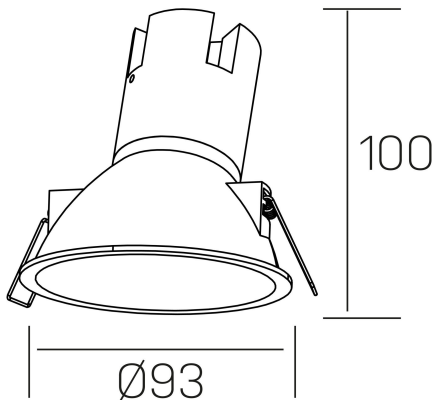

noon asymmetric
K50804.01.RF.BK-BK.38.ST.8.30.PC

GENERAL DETAILS

INSTALLATION	recessed with frame
FINISHES ALUMINIUM	Black-Black
LIGHT DIRECTION	Fixed
BEAM ANGLE	38°
INT/EXT IP DEGREE	IP 23
MATERIAL	Aluminio/Polycarbonato
IK DEGREE	IK03
UTILIZATION	Indoor
WARRANTY	3 years

ELECTRICAL DETAILS

LAMP	LED
POWER	7 W
COLOUR TEMPERATURE	3000K
LUMINOUS FLUX	585 Lm
EFFICACY DIMMING	78 Lm/W
DIMABLE	PHASE CUT
DRIVER	Remote
CLASS PROTECTION	II
COLOUR RENDERING INDEX	CRI >80
VOLTAGE	220-240 V
FRECUENCIA	50-60 Hz
CURRENT INTENSITY	160 mA
LIFE TIME	35.000 h

GENERAL DIMENSIONS

DIMENSIONS	Ø 93 mm
CUT OUT	Ø 85 mm
HEIGHT	h 100 mm
DIMENSIONES DE EMBALAJE	105 × 105 × 120 mm
PESO NETO	0.15

*Please might expect a max.15% figure reduction in finishes other than white