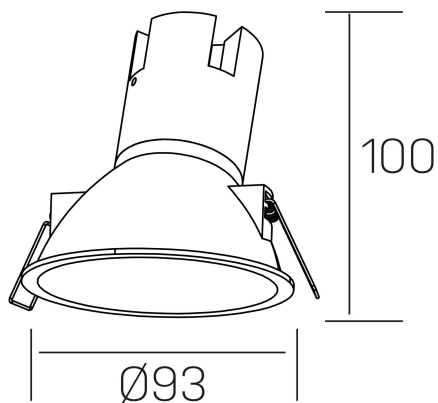

**noon asymmetric**  
K50804.01.RF.BK-BK.38.ST.8.30.PU

#### GENERAL DETAILS

INSTALLATION	recessed with frame
FINISHES ALUMINIUM	Black-Black
LIGHT DIRECTION	Fixed
BEAM ANGLE	38°
INT/EXT IP DEGREE	IP 23
MATERIAL	Aluminio/Polycarbonato
IK DEGREE	IK03
UTILIZATION	Indoor
WARRANTY	3 years

#### ELECTRICAL DETAILS

LAMP	LED
POWER	7 W
COLOUR TEMPERATURE	3000K
LUMINOUS FLUX	585 Lm
EFFICACY DIMMING	78 Lm/W
DIMABLE	Push
DRIVER	Remote
CLASS PROTECTION	II
COLOUR RENDERING INDEX	CRI >80
VOLTAGE	220-240 V
FRECUENCIA	50-60 Hz
CURRENT INTENSITY	160 mA
LIFE TIME	50.000 h

#### GENERAL DIMENSIONS

DIMENSIONS	Ø 93 mm
CUT OUT	Ø 85 mm
HEIGHT	h 100 mm
DIMENSIONES DE EMBALAJE	105 × 105 × 120 mm
PESO NETO	0.15

\*Please might expect a max.15% figure reduction in finishes other than white