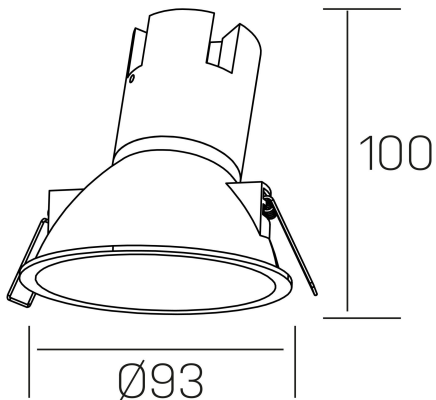

noon asymmetric
K50804.01.RF.BK-BK.38.ST.8.30.PU

GENERAL DETAILS

INSTALLATION	recessed with frame
FINISHES ALUMINIUM	Black-Black
LIGHT DIRECTION	Fixed
BEAM ANGLE	38°
INT/EXT IP DEGREE	IP 23
MATERIAL	Aluminio/Polycarbonato
IK DEGREE	IK03
UTILIZATION	Indoor
WARRANTY	3 years

ELECTRICAL DETAILS

LAMP	LED
POWER	7 W
COLOUR TEMPERATURE	3000K
LUMINOUS FLUX	585 Lm
EFFICACY DIMMING	78 Lm/W
DIMABLE	Push
DRIVER	Remote
CLASS PROTECTION	II
COLOUR RENDERING INDEX	CRI >80
VOLTAGE	220-240 V
FRECUENCIA	50-60 Hz
CURRENT INTENSITY	160 mA
LIFE TIME	35.000 h

GENERAL DIMENSIONS

DIMENSIONS	Ø 93 mm
CUT OUT	Ø 85 mm
HEIGHT	h 100 mm
DIMENSIONES DE EMBALAJE	105 × 105 × 120 mm
PESO NETO	0.15

*Please might expect a max.15% figure reduction in finishes other than white