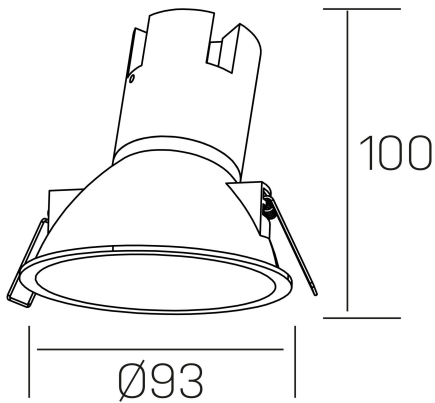

noon asymmetric
K50804.01.RF.BK-BK.38.ST.8.40

GENERAL DETAILS

INSTALLATION	recessed with frame
FINISHES ALUMINIUM	Black-Black
LIGHT DIRECTION	Fixed
BEAM ANGLE	38°
INT/EXT IP DEGREE	IP 23
MATERIAL	Aluminio/Polycarbonato
IK DEGREE	IK03
UTILIZATION	Indoor
WARRANTY	3 years

ELECTRICAL DETAILS

LAMP	LED
POWER	7 W
COLOUR TEMPERATURE	4000K
LUMINOUS FLUX	595 lm
EFFICACY DIMMING	79 Lm/W
DIMABLE	No Dim
DRIVER	Remote
CLASS PROTECTION	II
COLOUR RENDERING INDEX	CRI >80
VOLTAGE	220-240 V
FRECUENCIA	50-60 Hz
CURRENT INTENSITY	160 mA
LIFE TIME	35.000 h

GENERAL DIMENSIONS

DIMENSIONS	Ø 93 mm
CUT OUT	Ø 85 mm
HEIGHT	h 100 mm
DIMENSIONES DE EMBALAJE	105 × 105 × 120 mm
PESO NETO	0.15

*Please might expect a max.15% figure reduction in finishes other than white