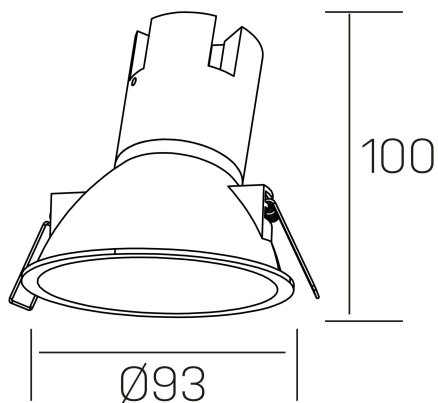

noon asymmetric
K50804.01.RF.BK-BK.38.ST.8.40

GENERAL DETAILS

INSTALLATION	recessed with frame
FINISHES ALUMINIUM	Black-Black
LIGHT DIRECTION	Fixed
BEAM ANGLE	38°
INT/EXT IP DEGREE	IP 23
MATERIAL	Aluminio/Polycarbonato
IK DEGREE	IK03
UTILIZATION	Indoor
WARRANTY	3 years

ELECTRICAL DETAILS

LAMP	LED
POWER	7 W
COLOUR TEMPERATURE	4000K
LUMINOUS FLUX	595 lm
EFFICACY DIMMING	79 Lm/W
DIMABLE	No Dim
DRIVER	Remote
CLASS PROTECTION	II
COLOUR RENDERING INDEX	CRI >80
VOLTAGE	220-240 V
FRECUENCIA	50-60 Hz
CURRENT INTENSITY	160 mA
LIFE TIME	50.000 h

GENERAL DIMENSIONS

DIMENSIONS	Ø 93 mm
CUT OUT	Ø 85 mm
HEIGHT	h 100 mm
DIMENSIONES DE EMBALAJE	105 × 105 × 120 mm
PESO NETO	0.15

*Please might expect a max.15% figure reduction in finishes other than white