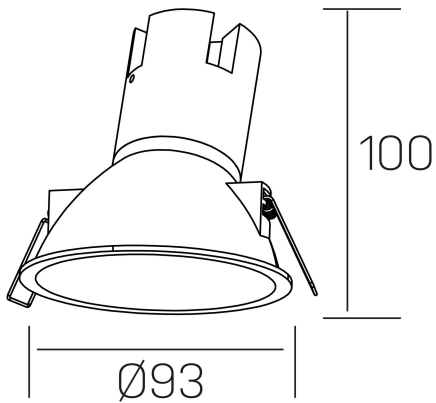

**noon asymmetric**  
K50804.01.RF.BK-BK.38.ST.8.40.D1

#### GENERAL DETAILS

INSTALLATION	recessed with frame
FINISHES ALUMINIUM	Black-Black
LIGHT DIRECTION	Fixed
BEAM ANGLE	38°
INT/EXT IP DEGREE	IP 23
MATERIAL	Aluminio/Polycarbonato
IK DEGREE	IK03
UTILIZATION	Indoor
WARRANTY	3 years

#### ELECTRICAL DETAILS

LAMP	LED
POWER	7 W
COLOUR TEMPERATURE	4000K
LUMINOUS FLUX	595 lm
EFFICACY DIMMING	79 Lm/W
DIMABLE	1.10v
DRIVER	Remote
CLASS PROTECTION	II
COLOUR RENDERING INDEX	CRI >80
VOLTAGE	220-240 V
FRECUENCIA	50-60 Hz
CURRENT INTENSITY	160 mA
LIFE TIME	50.000 h

#### GENERAL DIMENSIONS

DIMENSIONS	Ø 93 mm
CUT OUT	Ø 85 mm
HEIGHT	h 100 mm
DIMENSIONES DE EMBALAJE	105 × 105 × 120 mm
PESO NETO	0.15

\*Please might expect a max.15% figure reduction in finishes other than white