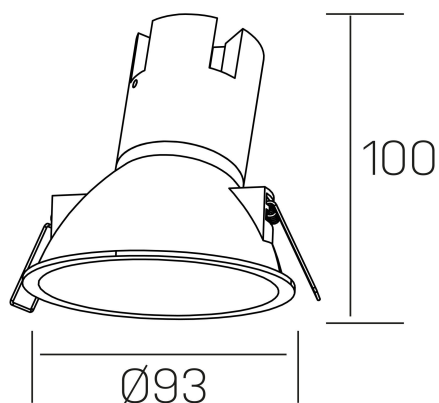

**noon asymmetric**  
K50804.01.RF.BK-BK.38.ST.8.40.D1

## GENERAL DETAILS

|                    |                        |
|--------------------|------------------------|
| INSTALLATION       | recessed with frame    |
| FINISHES ALUMINIUM | Black-Black            |
| LIGHT DIRECTION    | Fixed                  |
| BEAM ANGLE         | 38°                    |
| INT/EXT IP DEGREE  | IP 23                  |
| MATERIAL           | Aluminio/Polycarbonato |
| IK DEGREE          | IK03                   |
| UTILIZATION        | Indoor                 |
| WARRANTY           | 3 years                |

## ELECTRICAL DETAILS

|                        |           |
|------------------------|-----------|
| LAMP                   | LED       |
| POWER                  | 7 W       |
| COLOUR TEMPERATURE     | 4000K     |
| LUMINOUS FLUX          | 595 lm    |
| EFFICACY DIMMING       | 79 Lm/W   |
| DIMABLE                | 1.10v     |
| DRIVER                 | Remote    |
| CLASS PROTECTION       | II        |
| COLOUR RENDERING INDEX | CRI >80   |
| VOLTAGE                | 220-240 V |
| FRECUENCIA             | 50-60 Hz  |
| CURRENT INTENSITY      | 160 mA    |
| LIFE TIME              | 35.000 h  |

## GENERAL DIMENSIONS

|                         |                    |
|-------------------------|--------------------|
| DIMENSIONS              | Ø 93 mm            |
| CUT OUT                 | Ø 85 mm            |
| HEIGHT                  | h 100 mm           |
| DIMENSIONES DE EMBALAJE | 105 × 105 × 120 mm |
| PESO NETO               | 0.15               |