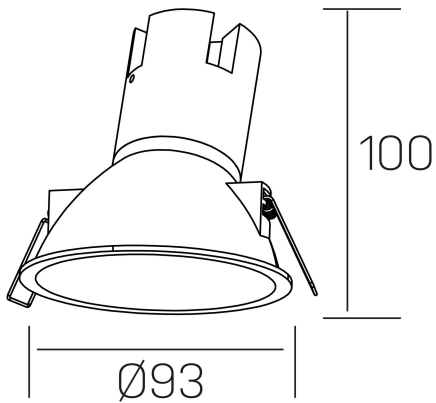

noon asymmetric
K50804.01.RF.BK-BK.38.ST.8.40.DA

GENERAL DETAILS

INSTALLATION	recessed with frame
FINISHES ALUMINIUM	Black-Black
LIGHT DIRECTION	Fixed
BEAM ANGLE	38°
INT/EXT IP DEGREE	IP 23
MATERIAL	Aluminio/Polycarbonato
IK DEGREE	IK03
UTILIZATION	Indoor
WARRANTY	3 years

ELECTRICAL DETAILS

LAMP	LED
POWER	7 W
COLOUR TEMPERATURE	4000K
LUMINOUS FLUX	595 lm
EFFICACY DIMMING	79 Lm/W
DIMABLE	DALI
DRIVER	Remote
CLASS PROTECTION	II
COLOUR RENDERING INDEX	CRI >80
VOLTAGE	220-240 V
FRECUENCIA	50-60 Hz
CURRENT INTENSITY	160 mA
LIFE TIME	35.000 h

GENERAL DIMENSIONS

DIMENSIONS	Ø 93 mm
CUT OUT	Ø 85 mm
HEIGHT	h 100 mm
DIMENSIONES DE EMBALAJE	105 × 105 × 120 mm
PESO NETO	0.15

*Please might expect a max.15% figure reduction in finishes other than white