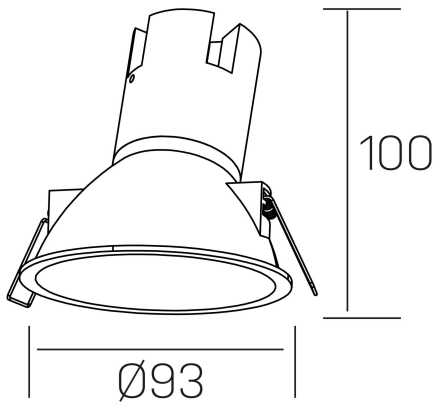

**noon asymmetric**  
K50804.01.RF.BK-BK.38.ST.8.40.DA

#### GENERAL DETAILS

INSTALLATION	recessed with frame
FINISHES ALUMINIUM	Black-Black
LIGHT DIRECTION	Fixed
BEAM ANGLE	38°
INT/EXT IP DEGREE	IP 23
MATERIAL	Aluminio/Polycarbonato
IK DEGREE	IK03
UTILIZATION	Indoor
WARRANTY	3 years

#### ELECTRICAL DETAILS

LAMP	LED
POWER	7 W
COLOUR TEMPERATURE	4000K
LUMINOUS FLUX	595 lm
EFFICACY DIMMING	79 Lm/W
DIMABLE	DALI
DRIVER	Remote
CLASS PROTECTION	II
COLOUR RENDERING INDEX	CRI >80
VOLTAGE	220-240 V
FRECUENCIA	50-60 Hz
CURRENT INTENSITY	160 mA
LIFE TIME	50.000 h

#### GENERAL DIMENSIONS

DIMENSIONS	Ø 93 mm
CUT OUT	Ø 85 mm
HEIGHT	h 100 mm
DIMENSIONES DE EMBALAJE	105 × 105 × 120 mm
PESO NETO	0.15

\*Please might expect a max.15% figure reduction in finishes other than white