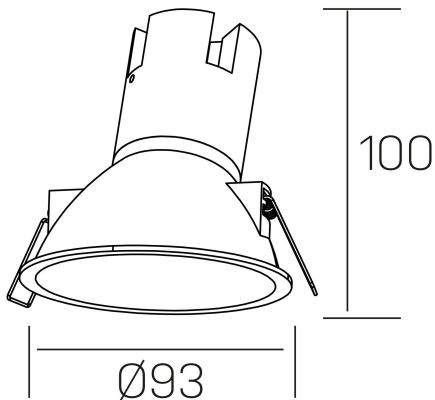

noon asymmetric
K50804.01.RF.BK-BK.38.ST.8.40.PC

GENERAL DETAILS

INSTALLATION	recessed with frame
FINISHES ALUMINIUM	Black-Black
LIGHT DIRECTION	Fixed
BEAM ANGLE	38°
INT/EXT IP DEGREE	IP 23
MATERIAL	Aluminio/Polycarbonato
IK DEGREE	IK03
UTILIZATION	Indoor
WARRANTY	3 years

ELECTRICAL DETAILS

LAMP	LED
POWER	7 W
COLOUR TEMPERATURE	4000K
LUMINOUS FLUX	595 lm
EFFICACY DIMMING	79 Lm/W
DIMABLE	PHASE CUT
DRIVER	Remote
CLASS PROTECTION	II
COLOUR RENDERING INDEX	CRI >80
VOLTAGE	220-240 V
FRECUENCIA	50-60 Hz
CURRENT INTENSITY	160 mA
LIFE TIME	50.000 h

GENERAL DIMENSIONS

DIMENSIONS	Ø 93 mm
CUT OUT	Ø 85 mm
HEIGHT	h 100 mm
DIMENSIONES DE EMBALAJE	105 × 105 × 120 mm
PESO NETO	0.15

*Please might expect a max.15% figure reduction in finishes other than white