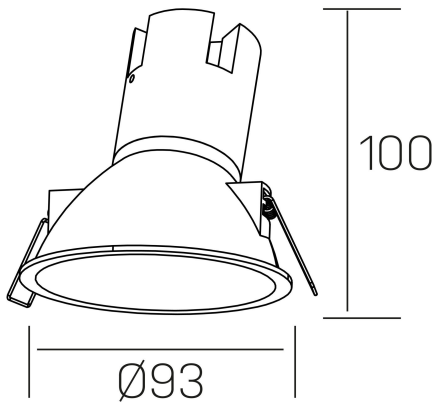

noon asymmetric
K50804.01.RF.BK-BK.38.ST.8.40.PC

GENERAL DETAILS

INSTALLATION	recessed with frame
FINISHES ALUMINIUM	Black-Black
LIGHT DIRECTION	Fixed
BEAM ANGLE	38°
INT/EXT IP DEGREE	IP 23
MATERIAL	Aluminio/Polycarbonato
IK DEGREE	IK03
UTILIZATION	Indoor
WARRANTY	3 years

ELECTRICAL DETAILS

LAMP	LED
POWER	7 W
COLOUR TEMPERATURE	4000K
LUMINOUS FLUX	595 lm
EFFICACY DIMMING	79 Lm/W
DIMABLE	PHASE CUT
DRIVER	Remote
CLASS PROTECTION	II
COLOUR RENDERING INDEX	CRI >80
VOLTAGE	220-240 V
FRECUENCIA	50-60 Hz
CURRENT INTENSITY	160 mA
LIFE TIME	35.000 h

GENERAL DIMENSIONS

DIMENSIONS	Ø 93 mm
CUT OUT	Ø 85 mm
HEIGHT	h 100 mm
DIMENSIONES DE EMBALAJE	105 × 105 × 120 mm
PESO NETO	0.15

*Please might expect a max.15% figure reduction in finishes other than white