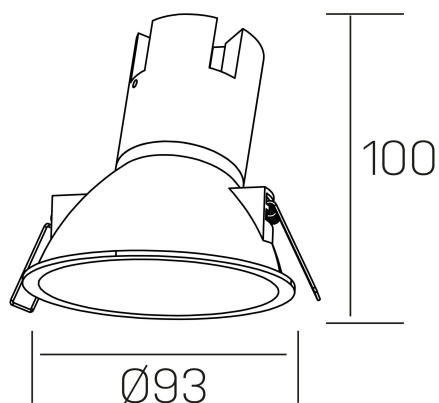

noon asymmetric
K50804.01.RF.BK-BK.38.ST.8.40.PU

GENERAL DETAILS

INSTALLATION	recessed with frame
FINISHES ALUMINIUM	Black-Black
LIGHT DIRECTION	Fixed
BEAM ANGLE	38°
INT/EXT IP DEGREE	IP 23
MATERIAL	Aluminio/Polycarbonato
IK DEGREE	IK03
UTILIZATION	Indoor
WARRANTY	3 years

ELECTRICAL DETAILS

LAMP	LED
POWER	7 W
COLOUR TEMPERATURE	4000K
LUMINOUS FLUX	595 lm
EFFICACY DIMMING	79 Lm/W
DIMABLE	Push
DRIVER	Remote
CLASS PROTECTION	II
COLOUR RENDERING INDEX	CRI >80
VOLTAGE	220-240 V
FRECUENCIA	50-60 Hz
CURRENT INTENSITY	160 mA
LIFE TIME	35.000 h

GENERAL DIMENSIONS

DIMENSIONS	Ø 93 mm
CUT OUT	Ø 85 mm
HEIGHT	h 100 mm
DIMENSIONES DE EMBALAJE	105 × 105 × 120 mm
PESO NETO	0.15

*Please might expect a max.15% figure reduction in finishes other than white