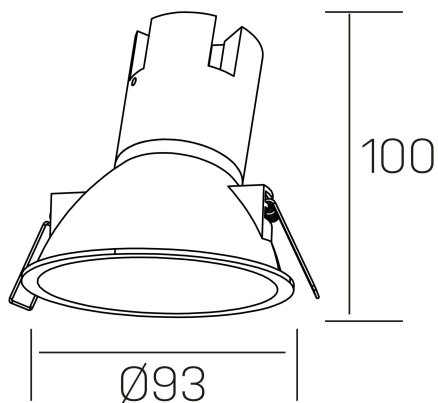

noon asymmetric
K50804.01.RF.BK-BK.38.ST.8.40.PU

GENERAL DETAILS

INSTALLATION	recessed with frame
FINISHES ALUMINIUM	Black-Black
LIGHT DIRECTION	Fixed
BEAM ANGLE	38°
INT/EXT IP DEGREE	IP 23
MATERIAL	Aluminio/Polycarbonato
IK DEGREE	IK03
UTILIZATION	Indoor
WARRANTY	3 years

ELECTRICAL DETAILS

LAMP	LED
POWER	7 W
COLOUR TEMPERATURE	4000K
LUMINOUS FLUX	595 lm
EFFICACY DIMMING	79 Lm/W
DIMABLE	Push
DRIVER	Remote
CLASS PROTECTION	II
COLOUR RENDERING INDEX	CRI >80
VOLTAGE	220-240 V
FRECUENCIA	50-60 Hz
CURRENT INTENSITY	160 mA
LIFE TIME	50.000 h

GENERAL DIMENSIONS

DIMENSIONS	Ø 93 mm
CUT OUT	Ø 85 mm
HEIGHT	h 100 mm
DIMENSIONES DE EMBALAJE	105 × 105 × 120 mm
PESO NETO	0.15

*Please might expect a max.15% figure reduction in finishes other than white