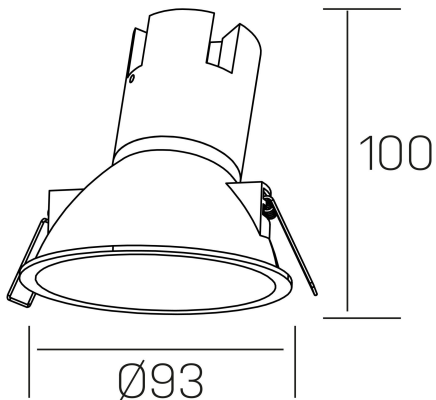

**noon asymmetric**  
K50804.01.RF.BK-BK.38.ST.8.40.PU

#### GENERAL DETAILS

INSTALLATION	recessed with frame
FINISHES ALUMINIUM	Black-Black
LIGHT DIRECTION	Fixed
BEAM ANGLE	38°
INT/EXT IP DEGREE	IP 23
MATERIAL	Aluminio/Polycarbonato
IK DEGREE	IK03
UTILIZATION	Indoor
WARRANTY	5 years

#### ELECTRICAL DETAILS

LAMP	LED
POWER	7 W
COLOUR TEMPERATURE	4000K
LUMINOUS FLUX	595 lm
EFFICACY DIMMING	79 Lm/W
DIMABLE	Push
DRIVER	Remote
CLASS PROTECTION	II
COLOUR RENDERING INDEX	CRI >80
VOLTAGE	220-240 V
CURRENT INTENSITY	160 mA
LIFE TIME	50.000 h

#### GENERAL DIMENSIONS

DIMENSIONS	Ø 93 mm
CUT OUT	Ø 85 mm
HEIGHT	h 100 mm
DIMENSIONES DE EMBALAJE	105 × 105 × 120 mm
PESO NETO	0.15

\*Please might expect a max.15% figure reduction in finishes other than white