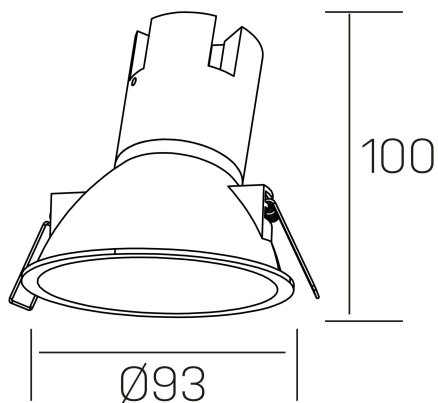

**noon asymmetric**  
K50804.01.RF.WH-WH.38.ST.8.30

#### GENERAL DETAILS

INSTALLATION	recessed with frame
FINISHES ALUMINIUM	White-White
LIGHT DIRECTION	Fixed
BEAM ANGLE	38°
INT/EXT IP DEGREE	IP 23
MATERIAL	Aluminio/Polycarbonato
IK DEGREE	IK03
UTILIZATION	Indoor
WARRANTY	5 years

#### ELECTRICAL DETAILS

LAMP	LED
POWER	7 W
COLOUR TEMPERATURE	3000K
LUMINOUS FLUX	585 Lm
EFFICACY DIMMING	78 Lm/W
DIMABLE	No Dim
DRIVER	Remote
CLASS PROTECTION	II
COLOUR RENDERING INDEX	CRI >80
VOLTAGE	220-240 V
CURRENT INTENSITY	160 mA
LIFE TIME	50.000 h

#### GENERAL DIMENSIONS

DIMENSIONS	Ø 93 mm
CUT OUT	Ø 85 mm
HEIGHT	h 100 mm
DIMENSIONES DE EMBALAJE	105 × 105 × 120 mm
PESO NETO	0.15

\*Please might expect a max.15% figure reduction in finishes other than white