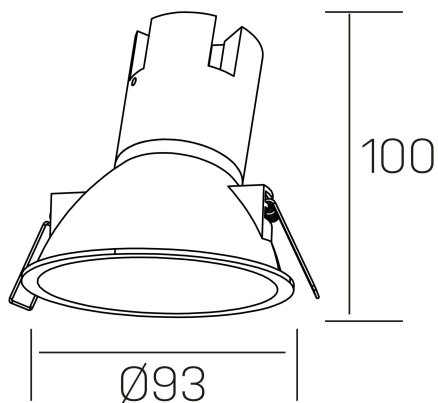

noon asymmetric
K50804.01.RF.WH-WH.38.ST.8.30

GENERAL DETAILS

INSTALLATION	recessed with frame
FINISHES ALUMINIUM	White-White
LIGHT DIRECTION	Fixed
BEAM ANGLE	38°
INT/EXT IP DEGREE	IP 23
MATERIAL	Aluminio/Polycarbonato
IK DEGREE	IK03
UTILIZATION	Indoor
WARRANTY	3 years

ELECTRICAL DETAILS

LAMP	LED
POWER	7 W
COLOUR TEMPERATURE	3000K
LUMINOUS FLUX	585 Lm
EFFICACY DIMMING	78 Lm/W
DIMABLE	No Dim
DRIVER	Remote
CLASS PROTECTION	II
COLOUR RENDERING INDEX	CRI >80
VOLTAGE	220-240 V
FRECUENCIA	50-60 Hz
CURRENT INTENSITY	160 mA
LIFE TIME	50.000 h

GENERAL DIMENSIONS

DIMENSIONS	Ø 93 mm
CUT OUT	Ø 85 mm
HEIGHT	h 100 mm
DIMENSIONES DE EMBALAJE	105 × 105 × 120 mm
PESO NETO	0.15

*Please might expect a max.15% figure reduction in finishes other than white