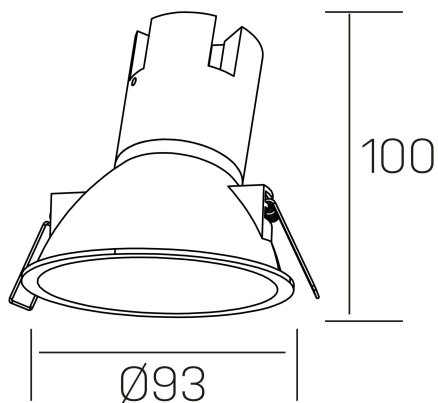

noon asymmetric
K50804.01.RF.WH-WH.38.ST.8.30.D1

GENERAL DETAILS

INSTALLATION	recessed with frame
FINISHES ALUMINIUM	White-White
LIGHT DIRECTION	Fixed
BEAM ANGLE	38°
INT/EXT IP DEGREE	IP 23
MATERIAL	Aluminio/Polycarbonato
IK DEGREE	IK03
UTILIZATION	Indoor
WARRANTY	3 years

ELECTRICAL DETAILS

LAMP	LED
POWER	7 W
COLOUR TEMPERATURE	3000K
LUMINOUS FLUX	585 Lm
EFFICACY DIMMING	78 Lm/W
DIMABLE	1.10v
DRIVER	Remote
CLASS PROTECTION	II
COLOUR RENDERING INDEX	CRI >80
VOLTAGE	220-240 V
FRECUENCIA	50-60 Hz
CURRENT INTENSITY	160 mA
LIFE TIME	50.000 h

GENERAL DIMENSIONS

DIMENSIONS	Ø 93 mm
CUT OUT	Ø 85 mm
HEIGHT	h 100 mm
DIMENSIONES DE EMBALAJE	105 × 105 × 120 mm
PESO NETO	0.15

*Please might expect a max.15% figure reduction in finishes other than white