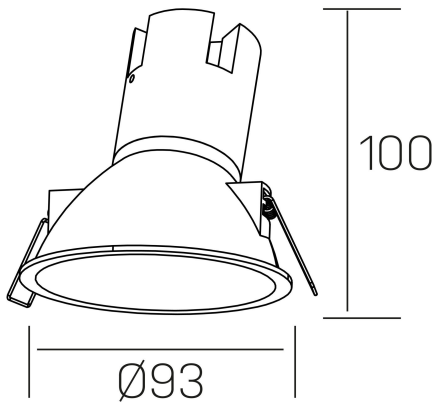

noon asymmetric
K50804.01.RF.WH-WH.38.ST.8.30.D1

GENERAL DETAILS

INSTALLATION	recessed with frame
FINISHES ALUMINIUM	White-White
LIGHT DIRECTION	Fixed
BEAM ANGLE	38°
INT/EXT IP DEGREE	IP 23
MATERIAL	Aluminio/Polycarbonato
IK DEGREE	IK03
UTILIZATION	Indoor
WARRANTY	3 years

ELECTRICAL DETAILS

LAMP	LED
POWER	7 W
COLOUR TEMPERATURE	3000K
LUMINOUS FLUX	585 Lm
EFFICACY DIMMING	78 Lm/W
DIMABLE	1.10v
DRIVER	Remote
CLASS PROTECTION	II
COLOUR RENDERING INDEX	CRI >80
VOLTAGE	220-240 V
FRECUENCIA	50-60 Hz
CURRENT INTENSITY	160 mA
LIFE TIME	35.000 h

GENERAL DIMENSIONS

DIMENSIONS	Ø 93 mm
CUT OUT	Ø 85 mm
HEIGHT	h 100 mm
DIMENSIONES DE EMBALAJE	105 × 105 × 120 mm
PESO NETO	0.15

*Please might expect a max.15% figure reduction in finishes other than white