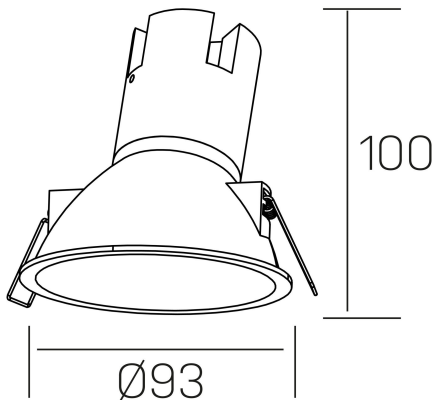

noon asymmetric
K50804.01.RF.WH-WH.38.ST.8.30.DA

GENERAL DETAILS

INSTALLATION	recessed with frame
FINISHES ALUMINIUM	White-White
LIGHT DIRECTION	Fixed
BEAM ANGLE	38°
INT/EXT IP DEGREE	IP 23
MATERIAL	Aluminio/Polycarbonato
IK DEGREE	IK03
UTILIZATION	Indoor
WARRANTY	3 years

ELECTRICAL DETAILS

LAMP	LED
POWER	7 W
COLOUR TEMPERATURE	3000K
LUMINOUS FLUX	585 Lm
EFFICACY DIMMING	78 Lm/W
DIMABLE	DALI
DRIVER	Remote
CLASS PROTECTION	II
COLOUR RENDERING INDEX	CRI >80
VOLTAGE	220-240 V
FRECUENCIA	50-60 Hz
CURRENT INTENSITY	160 mA
LIFE TIME	50.000 h

GENERAL DIMENSIONS

DIMENSIONS	Ø 93 mm
CUT OUT	Ø 85 mm
HEIGHT	h 100 mm
DIMENSIONES DE EMBALAJE	105 × 105 × 120 mm
PESO NETO	0.15

*Please might expect a max.15% figure reduction in finishes other than white