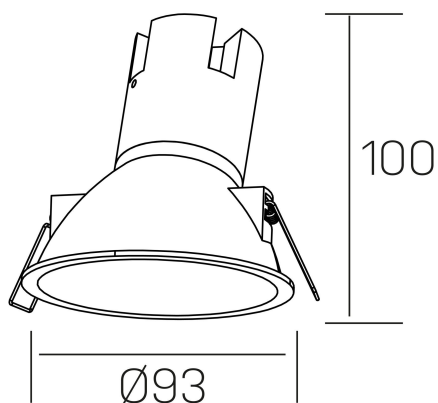

noon asymmetric
K50804.01.RF.WH-WH.38.ST.8.30.DA

GENERAL DETAILS

INSTALLATION	recessed with frame
FINISHES ALUMINIUM	White-White
LIGHT DIRECTION	Fixed
BEAM ANGLE	38°
INT/EXT IP DEGREE	IP 23
MATERIAL	Aluminio/Polycarbonato
IK DEGREE	IK03
UTILIZATION	Indoor
WARRANTY	3 years

ELECTRICAL DETAILS

LAMP	LED
POWER	7 W
COLOUR TEMPERATURE	3000K
LUMINOUS FLUX	585 Lm
EFFICACY DIMMING	78 Lm/W
DIMABLE	DALI
DRIVER	Remote
CLASS PROTECTION	II
COLOUR RENDERING INDEX	CRI >80
VOLTAGE	220-240 V
FRECUENCIA	50-60 Hz
CURRENT INTENSITY	160 mA
LIFE TIME	35.000 h

GENERAL DIMENSIONS

DIMENSIONS	Ø 93 mm
CUT OUT	Ø 85 mm
HEIGHT	h 100 mm
DIMENSIONES DE EMBALAJE	105 × 105 × 120 mm
PESO NETO	0.15

*Please might expect a max.15% figure reduction in finishes other than white