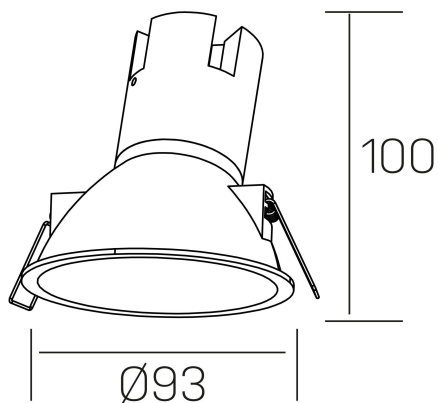

noon asymmetric
K50804.01.RF.WH-WH.38.ST.8.30.PC

GENERAL DETAILS

INSTALLATION	recessed with frame
FINISHES ALUMINIUM	White-White
LIGHT DIRECTION	Fixed
BEAM ANGLE	38°
INT/EXT IP DEGREE	IP 23
MATERIAL	Aluminio/Polycarbonato
IK DEGREE	IK03
UTILIZATION	Indoor
WARRANTY	3 years

ELECTRICAL DETAILS

LAMP	LED
POWER	7 W
COLOUR TEMPERATURE	3000K
LUMINOUS FLUX	585 Lm
EFFICACY DIMMING	78 Lm/W
DIMABLE	PHASE CUT
DRIVER	Remote
CLASS PROTECTION	II
COLOUR RENDERING INDEX	CRI >80
VOLTAGE	220-240 V
FRECUENCIA	50-60 Hz
CURRENT INTENSITY	160 mA
LIFE TIME	35.000 h

GENERAL DIMENSIONS

DIMENSIONS	Ø 93 mm
CUT OUT	Ø 85 mm
HEIGHT	h 100 mm
DIMENSIONES DE EMBALAJE	105 × 105 × 120 mm
PESO NETO	0.15

*Please might expect a max.15% figure reduction in finishes other than white