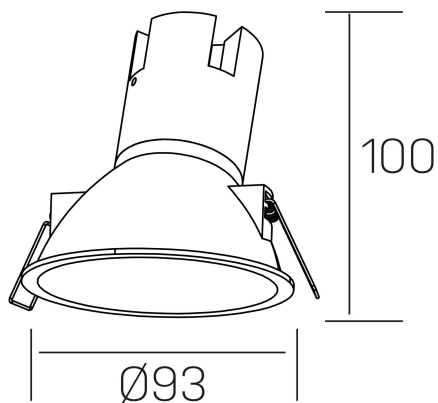

**noon asymmetric**  
K50804.01.RF.WH-WH.38.ST.8.30.PU

#### GENERAL DETAILS

INSTALLATION	recessed with frame
FINISHES ALUMINIUM	White-White
LIGHT DIRECTION	Fixed
BEAM ANGLE	38°
INT/EXT IP DEGREE	IP 23
MATERIAL	Aluminio/Polycarbonato
IK DEGREE	IK03
UTILIZATION	Indoor
WARRANTY	3 years

#### ELECTRICAL DETAILS

LAMP	LED
POWER	7 W
COLOUR TEMPERATURE	3000K
LUMINOUS FLUX	585 Lm
EFFICACY DIMMING	78 Lm/W
DIMABLE	Push
DRIVER	Remote
CLASS PROTECTION	II
COLOUR RENDERING INDEX	CRI >80
VOLTAGE	220-240 V
FRECUENCIA	50-60 Hz
CURRENT INTENSITY	160 mA
LIFE TIME	50.000 h

#### GENERAL DIMENSIONS

DIMENSIONS	Ø 93 mm
CUT OUT	Ø 85 mm
HEIGHT	h 100 mm
DIMENSIONES DE EMBALAJE	105 × 105 × 120 mm
PESO NETO	0.15

\*Please might expect a max.15% figure reduction in finishes other than white