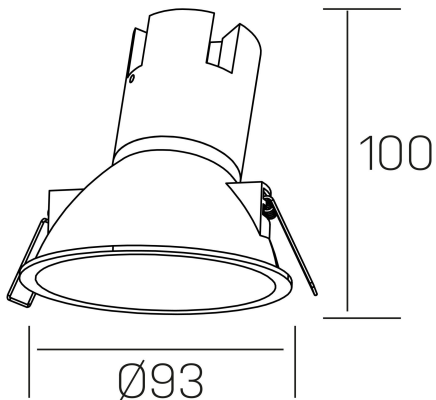

**noon asymmetric**  
K50804.01.RF.WH-WH.38.ST.8.40

#### GENERAL DETAILS

INSTALLATION	recessed with frame
FINISHES ALUMINIUM	White-White
LIGHT DIRECTION	Fixed
BEAM ANGLE	38°
INT/EXT IP DEGREE	IP 23
MATERIAL	Aluminio/Polycarbonato
IK DEGREE	IK03
UTILIZATION	Indoor
WARRANTY	3 years

#### ELECTRICAL DETAILS

LAMP	LED
POWER	7 W
COLOUR TEMPERATURE	4000K
LUMINOUS FLUX	595 lm
EFFICACY DIMMING	79 Lm/W
DIMABLE	No Dim
DRIVER	Remote
CLASS PROTECTION	II
COLOUR RENDERING INDEX	CRI >80
VOLTAGE	220-240 V
FRECUENCIA	50-60 Hz
CURRENT INTENSITY	160 mA
LIFE TIME	35.000 h

#### GENERAL DIMENSIONS

DIMENSIONS	Ø 93 mm
CUT OUT	Ø 85 mm
HEIGHT	h 100 mm
DIMENSIONES DE EMBALAJE	105 × 105 × 120 mm
PESO NETO	0.15

\*Please might expect a max.15% figure reduction in finishes other than white