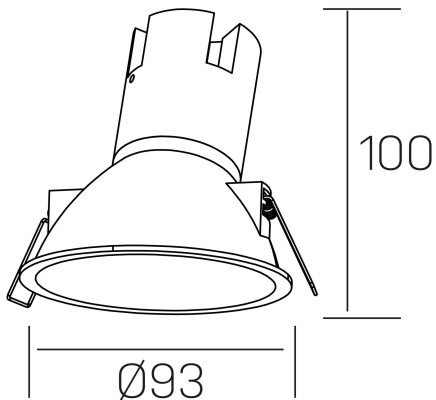

noon asymmetric
K50804.01.RF.WH-WH.38.ST.8.40

GENERAL DETAILS

INSTALLATION	recessed with frame
FINISHES ALUMINIUM	White-White
LIGHT DIRECTION	Fixed
BEAM ANGLE	38°
INT/EXT IP DEGREE	IP 23
MATERIAL	Aluminio/Polycarbonato
IK DEGREE	IK03
UTILIZATION	Indoor
WARRANTY	3 years

ELECTRICAL DETAILS

LAMP	LED
POWER	7 W
COLOUR TEMPERATURE	4000K
LUMINOUS FLUX	595 lm
EFFICACY DIMMING	79 Lm/W
DIMABLE	No Dim
DRIVER	Remote
CLASS PROTECTION	II
COLOUR RENDERING INDEX	CRI >80
VOLTAGE	220-240 V
FRECUENCIA	50-60 Hz
CURRENT INTENSITY	160 mA
LIFE TIME	50.000 h

GENERAL DIMENSIONS

DIMENSIONS	Ø 93 mm
CUT OUT	Ø 85 mm
HEIGHT	h 100 mm
DIMENSIONES DE EMBALAJE	105 × 105 × 120 mm
PESO NETO	0.15

*Please might expect a max.15% figure reduction in finishes other than white