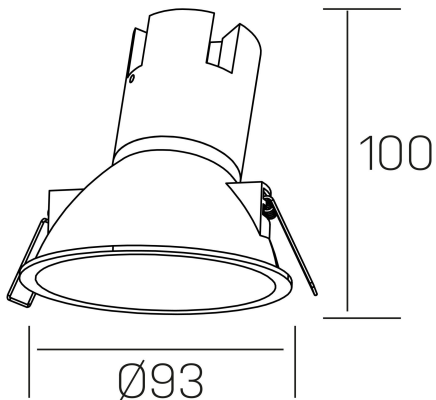

noon asymmetric
K50804.01.RF.WH-WH.38.ST.8.40.D1

GENERAL DETAILS

INSTALLATION	recessed with frame
FINISHES ALUMINIUM	White-White
LIGHT DIRECTION	Fixed
BEAM ANGLE	38°
INT/EXT IP DEGREE	IP 23
MATERIAL	Aluminio/Polycarbonato
IK DEGREE	IK03
UTILIZATION	Indoor
WARRANTY	3 years

ELECTRICAL DETAILS

LAMP	LED
POWER	7 W
COLOUR TEMPERATURE	4000K
LUMINOUS FLUX	595 lm
EFFICACY DIMMING	79 Lm/W
DIMABLE	1.10v
DRIVER	Remote
CLASS PROTECTION	II
COLOUR RENDERING INDEX	CRI >80
VOLTAGE	220-240 V
FRECUENCIA	50-60 Hz
CURRENT INTENSITY	160 mA
LIFE TIME	50.000 h

GENERAL DIMENSIONS

DIMENSIONS	Ø 93 mm
CUT OUT	Ø 85 mm
HEIGHT	h 100 mm
DIMENSIONES DE EMBALAJE	105 × 105 × 120 mm
PESO NETO	0.15

*Please might expect a max.15% figure reduction in finishes other than white