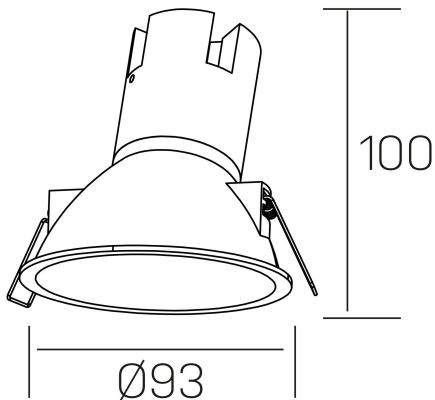

noon asymmetric
K50804.01.RF.WH-WH.38.ST.8.40.D1

GENERAL DETAILS

INSTALLATION	recessed with frame
FINISHES ALUMINIUM	White-White
LIGHT DIRECTION	Fixed
BEAM ANGLE	38°
INT/EXT IP DEGREE	IP 23
MATERIAL	Aluminio/Polycarbonato
IK DEGREE	IK03
UTILIZATION	Indoor
WARRANTY	3 years

ELECTRICAL DETAILS

LAMP	LED
POWER	7 W
COLOUR TEMPERATURE	4000K
LUMINOUS FLUX	595 lm
EFFICACY DIMMING	79 Lm/W
DIMABLE	1.10v
DRIVER	Remote
CLASS PROTECTION	II
COLOUR RENDERING INDEX	CRI >80
VOLTAGE	220-240 V
FRECUENCIA	50-60 Hz
CURRENT INTENSITY	160 mA
LIFE TIME	35.000 h

GENERAL DIMENSIONS

DIMENSIONS	Ø 93 mm
CUT OUT	Ø 85 mm
HEIGHT	h 100 mm
DIMENSIONES DE EMBALAJE	105 × 105 × 120 mm
PESO NETO	0.15

*Please might expect a max.15% figure reduction in finishes other than white