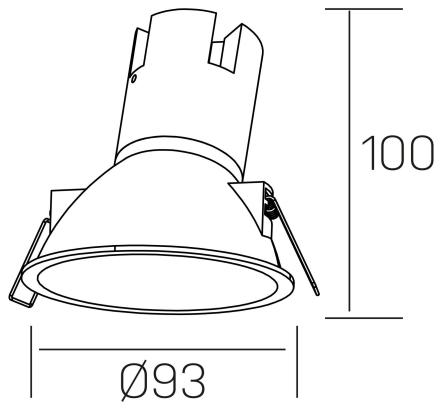

noon asymmetric
K50804.01.RF.WH-WH.38.ST.8.40.D1

GENERAL DETAILS

INSTALLATION	recessed with frame
FINISHES ALUMINIUM	White-White
LIGHT DIRECTION	Fixed
BEAM ANGLE	38°
INT/EXT IP DEGREE	IP 23
MATERIAL	Aluminio/Policarbonato
IK DEGREE	IK03
UTILIZATION	Indoor
WARRANTY	5 years

ELECTRICAL DETAILS

LAMP	LED
POWER	7 W
COLOUR TEMPERATURE	4000K
LUMINOUS FLUX	595 lm
EFFICACY DIMMING	79 Lm/W
DIMABLE	1.10v
DRIVER	Remote
CLASS PROTECTION	II
COLOUR RENDERING INDEX	CRI >80
VOLTAGE	220-240 V
CURRENT INTENSITY	160 mA
LIFE TIME	50.000 h

GENERAL DIMENSIONS

DIMENSIONS	Ø 93 mm
CUT OUT	Ø 85 mm
HEIGHT	h 100 mm
DIMENSIONES DE EMBALAJE	105 × 105 × 120 mm
PESO NETO	0.15

*Please might expect a max.15% figure reduction in finishes other than white