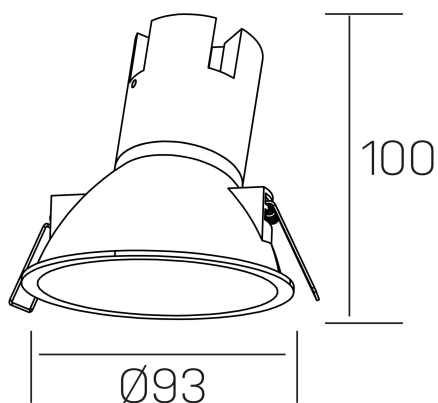

noon asymmetric
K50804.01.RF.WH-WH.38.ST.8.40.DA

GENERAL DETAILS

INSTALLATION	recessed with frame
FINISHES ALUMINIUM	White-White
LIGHT DIRECTION	Fixed
BEAM ANGLE	38°
INT/EXT IP DEGREE	IP 23
MATERIAL	Aluminio/Polycarbonato
IK DEGREE	IK03
UTILIZATION	Indoor
WARRANTY	3 years

ELECTRICAL DETAILS

LAMP	LED
POWER	7 W
COLOUR TEMPERATURE	4000K
LUMINOUS FLUX	595 lm
EFFICACY DIMMING	79 Lm/W
DIMABLE	DALI
DRIVER	Remote
CLASS PROTECTION	II
COLOUR RENDERING INDEX	CRI >80
VOLTAGE	220-240 V
FRECUENCIA	50-60 Hz
CURRENT INTENSITY	160 mA
LIFE TIME	50.000 h

GENERAL DIMENSIONS

DIMENSIONS	Ø 93 mm
CUT OUT	Ø 85 mm
HEIGHT	h 100 mm
DIMENSIONES DE EMBALAJE	105 × 105 × 120 mm
PESO NETO	0.15

*Please might expect a max.15% figure reduction in finishes other than white