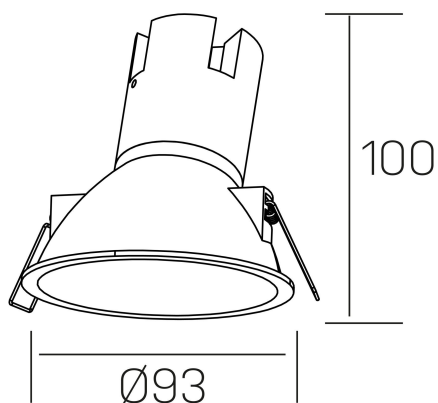

noon asymmetric
K50804.01.RF.WH-WH.38.ST.8.40.DA

GENERAL DETAILS

INSTALLATION	recessed with frame
FINISHES ALUMINIUM	White-White
LIGHT DIRECTION	Fixed
BEAM ANGLE	38°
INT/EXT IP DEGREE	IP 23
MATERIAL	Aluminio/Polycarbonato
IK DEGREE	IK03
UTILIZATION	Indoor
WARRANTY	5 years

ELECTRICAL DETAILS

LAMP	LED
POWER	7 W
COLOUR TEMPERATURE	4000K
LUMINOUS FLUX	595 lm
EFFICACY DIMMING	79 Lm/W
DIMABLE	DALI
DRIVER	Remote
CLASS PROTECTION	II
COLOUR RENDERING INDEX	CRI >80
VOLTAGE	220-240 V
CURRENT INTENSITY	160 mA
LIFE TIME	50.000 h

GENERAL DIMENSIONS

DIMENSIONS	Ø 93 mm
CUT OUT	Ø 85 mm
HEIGHT	h 100 mm
DIMENSIONES DE EMBALAJE	105 × 105 × 120 mm
PESO NETO	0.15

*Please might expect a max.15% figure reduction in finishes other than white