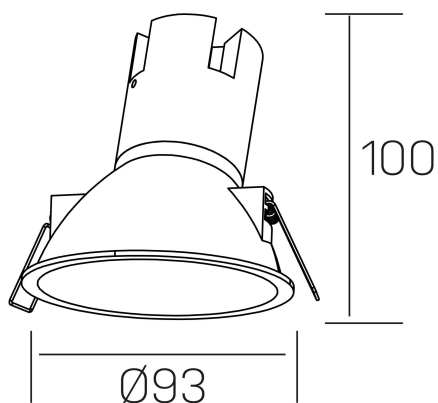

noon asymmetric
K50804.01.RF.WH-WH.38.ST.8.40.DA

GENERAL DETAILS

INSTALLATION	recessed with frame
FINISHES ALUMINIUM	White-White
LIGHT DIRECTION	Fixed
BEAM ANGLE	38°
INT/EXT IP DEGREE	IP 23
MATERIAL	Aluminio/Polycarbonato
IK DEGREE	IK03
UTILIZATION	Indoor
WARRANTY	3 years

ELECTRICAL DETAILS

LAMP	LED
POWER	7 W
COLOUR TEMPERATURE	4000K
LUMINOUS FLUX	595 lm
EFFICACY DIMMING	79 Lm/W
DIMABLE	DALI
DRIVER	Remote
CLASS PROTECTION	II
COLOUR RENDERING INDEX	CRI >80
VOLTAGE	220-240 V
FRECUENCIA	50-60 Hz
CURRENT INTENSITY	160 mA
LIFE TIME	35.000 h

GENERAL DIMENSIONS

DIMENSIONS	Ø 93 mm
CUT OUT	Ø 85 mm
HEIGHT	h 100 mm
DIMENSIONES DE EMBALAJE	105 × 105 × 120 mm
PESO NETO	0.15

*Please might expect a max.15% figure reduction in finishes other than white