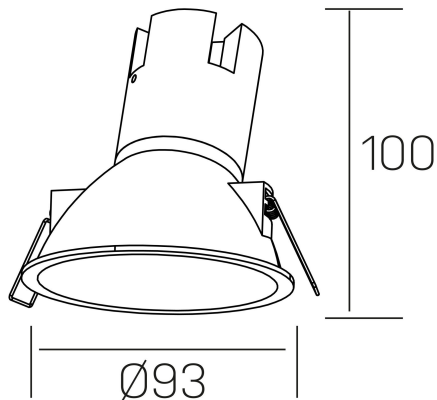

noon asymmetric
K50804.01.RF.WH-WH.38.ST.8.40.PC

GENERAL DETAILS

INSTALLATION	recessed with frame
FINISHES ALUMINIUM	White-White
LIGHT DIRECTION	Fixed
BEAM ANGLE	38°
INT/EXT IP DEGREE	IP 23
MATERIAL	Aluminio/Polycarbonato
IK DEGREE	IK03
UTILIZATION	Indoor
WARRANTY	3 years

ELECTRICAL DETAILS

LAMP	LED
POWER	7 W
COLOUR TEMPERATURE	4000K
LUMINOUS FLUX	595 lm
EFFICACY DIMMING	79 Lm/W
DIMABLE	PHASE CUT
DRIVER	Remote
CLASS PROTECTION	II
COLOUR RENDERING INDEX	CRI >80
VOLTAGE	220-240 V
FRECUENCIA	50-60 Hz
CURRENT INTENSITY	160 mA
LIFE TIME	35.000 h

GENERAL DIMENSIONS

DIMENSIONS	Ø 93 mm
CUT OUT	Ø 85 mm
HEIGHT	h 100 mm
DIMENSIONES DE EMBALAJE	105 × 105 × 120 mm
PESO NETO	0.15

*Please might expect a max.15% figure reduction in finishes other than white