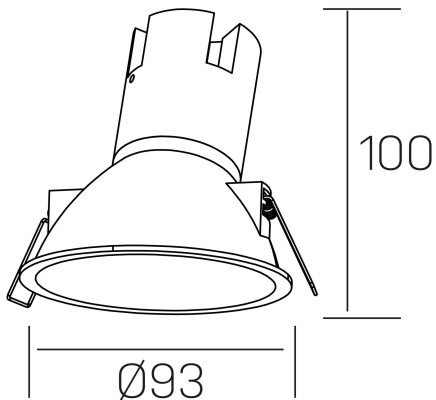

noon asymmetric
K50804.01.RF.WH-WH.38.ST.8.40.PC

GENERAL DETAILS

INSTALLATION	recessed with frame
FINISHES ALUMINIUM	White-White
LIGHT DIRECTION	Fixed
BEAM ANGLE	38°
INT/EXT IP DEGREE	IP 23
MATERIAL	Aluminio/Polycarbonato
IK DEGREE	IK03
UTILIZATION	Indoor
WARRANTY	3 years

ELECTRICAL DETAILS

LAMP	LED
POWER	7 W
COLOUR TEMPERATURE	4000K
LUMINOUS FLUX	595 lm
EFFICACY DIMMING	79 Lm/W
DIMABLE	PHASE CUT
DRIVER	Remote
CLASS PROTECTION	II
COLOUR RENDERING INDEX	CRI >80
VOLTAGE	220-240 V
FRECUENCIA	50-60 Hz
CURRENT INTENSITY	160 mA
LIFE TIME	50.000 h

GENERAL DIMENSIONS

DIMENSIONS	Ø 93 mm
CUT OUT	Ø 85 mm
HEIGHT	h 100 mm
DIMENSIONES DE EMBALAJE	105 × 105 × 120 mm
PESO NETO	0.15

*Please might expect a max.15% figure reduction in finishes other than white