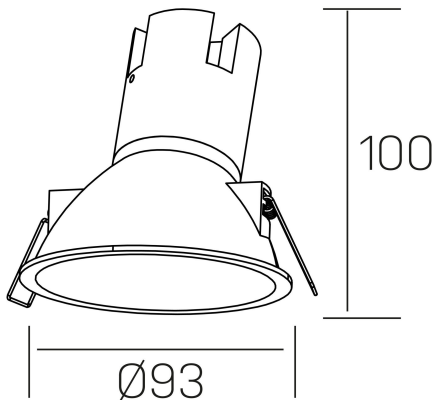

noon asymmetric
K50804.01.RF.WH-WH.38.ST.8.40.PU

GENERAL DETAILS

INSTALLATION	recessed with frame
FINISHES ALUMINIUM	White-White
LIGHT DIRECTION	Fixed
BEAM ANGLE	38°
INT/EXT IP DEGREE	IP 23
MATERIAL	Aluminio/Polycarbonato
IK DEGREE	IK03
UTILIZATION	Indoor
WARRANTY	3 years

ELECTRICAL DETAILS

LAMP	LED
POWER	7 W
COLOUR TEMPERATURE	4000K
LUMINOUS FLUX	595 lm
EFFICACY DIMMING	79 Lm/W
DIMABLE	Push
DRIVER	Remote
CLASS PROTECTION	II
COLOUR RENDERING INDEX	CRI >80
VOLTAGE	220-240 V
FRECUENCIA	50-60 Hz
CURRENT INTENSITY	160 mA
LIFE TIME	35.000 h

GENERAL DIMENSIONS

DIMENSIONS	Ø 93 mm
CUT OUT	Ø 85 mm
HEIGHT	h 100 mm
DIMENSIONES DE EMBALAJE	105 × 105 × 120 mm
PESO NETO	0.15

*Please might expect a max.15% figure reduction in finishes other than white