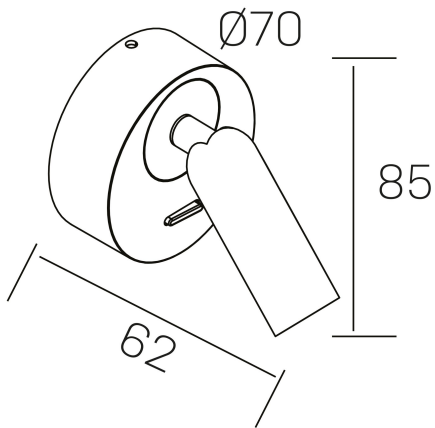

myini
K50704.01.WS.BK-BK.ST.8.30

GENERAL DETAILS

INSTALLATION	Wall Surface
FINISHES ALUMINIUM	Black-Black
LIGHT DIRECTION	Orientable
TILTING DEGREES	90°
ROTATION DEGREES	360°
INT/EXT IP DEGREE	IP20
MATERIAL	Aluminum
IK DEGREE	IK010
UTILIZATION	Indoor
WARRANTY	3 years

ELECTRICAL DETAILS

LAMP	LED
POWER	3 W
COLOUR TEMPERATURE	3000K
LUMINOUS FLUX	165 Lm
EFFICACY DIMMING	49 Lm/W
DIMABLE	No Dim
DRIVER	Integrated
CLASS PROTECTION	I
COLOUR RENDERING INDEX	CRI >80
VOLTAGE	220-240 V
FRECUENCIA	50-60 Hz
CURRENT INTENSITY	650 mA
LIFE TIME	35.000 h

GENERAL DIMENSIONS

DIMENSIONS	Ø 70x62 mm
HEIGHT	h 85 mm
DIMENSIONES DE EMBALAJE	80 × 80 × 85 mm
PESO NETO	0.2

*Please might expect a max.15% figure reduction in finishes other than white