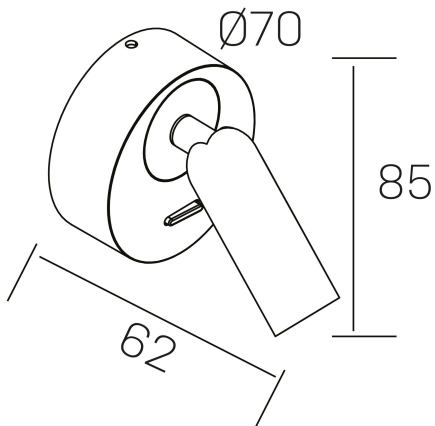

myini
K50704.01.WS.BK-BK.ST.8.30

GENERAL DETAILS

INSTALLATION	Wall Surface
FINISHES ALUMINIUM	Black-Black
LIGHT DIRECTION	Orientable
TILTING DEGREES	90°
ROTATION DEGREES	360°
INT/EXT IP DEGREE	IP20
MATERIAL	Aluminum
IK DEGREE	IK010
UTILIZATION	Indoor
WARRANTY	3 years

ELECTRICAL DETAILS

LAMP	LED
POWER	3 W
COLOUR TEMPERATURE	3000K
LUMINOUS FLUX	165 Lm
EFFICACY DIMMING	49 Lm/W
DIMABLE	No Dim
DRIVER	Integrated
CLASS PROTECTION	I
COLOUR RENDERING INDEX	CRI >80
VOLTAGE	220-240 V
FRECUENCIA	50-60 Hz
CURRENT INTENSITY	650 mA
LIFE TIME	50.000 h

GENERAL DIMENSIONS

DIMENSIONS	Ø 70x62 mm
HEIGHT	h 85 mm
DIMENSIONES DE EMBALAJE	80 × 80 × 85 mm
PESO NETO	0.2

*Please might expect a max.15% figure reduction in finishes other than white