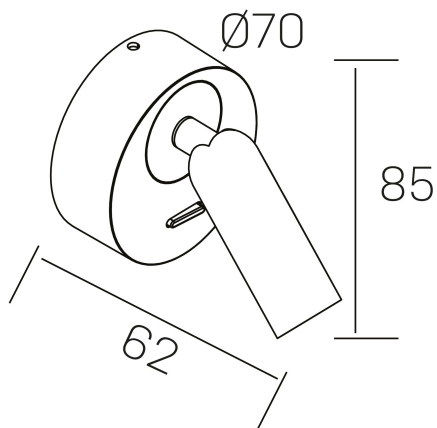

my ni
K50704.01.WS.WH-WH.ST.8.30

GENERAL DETAILS

INSTALLATION	Wall Surface
FINISHES ALUMINIUM	White-White
LIGHT DIRECTION	Orientable
TILTING DEGREES	90°
ROTATION DEGREES	360°
INT/EXT IP DEGREE	IP20
MATERIAL	Aluminum
IK DEGREE	IK010
UTILIZATION	Indoor
WARRANTY	3 years

ELECTRICAL DETAILS

LAMP	LED
POWER	3 W
COLOUR TEMPERATURE	3000K
LUMINOUS FLUX	165 Lm
EFFICACY DIMMING	49 Lm/W
DIMABLE	No Dim
DRIVER	Integrated
CLASS PROTECTION	I
COLOUR RENDERING INDEX	CRI >80
VOLTAGE	220-240 V
FRECUENCIA	50-60 Hz
CURRENT INTENSITY	650 mA
LIFE TIME	35.000 h

GENERAL DIMENSIONS

DIMENSIONS	Ø 70x62 mm
HEIGHT	h 85 mm
DIMENSIONES DE EMBALAJE	80 × 80 × 85 mm
PESO NETO	0.2

*Please might expect a max.15% figure reduction in finishes other than white