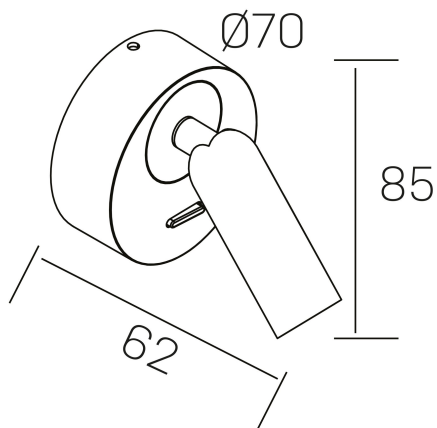

myni
K50704.01.WS.WH-WH.ST.8.30

GENERAL DETAILS

INSTALLATION	Wall Surface
FINISHES ALUMINIUM	White-White
LIGHT DIRECTION	Orientable
TILTING DEGREES	90°
ROTATION DEGREES	360°
INT/EXT IP DEGREE	IP20
MATERIAL	Aluminum
IK DEGREE	IK010
UTILIZATION	Indoor
WARRANTY	3 years

ELECTRICAL DETAILS

LAMP	LED
POWER	3 W
COLOUR TEMPERATURE	3000K
LUMINOUS FLUX	165 Lm
EFFICACY DIMMING	49 Lm/W
DIMABLE	No Dim
DRIVER	Integrated
CLASS PROTECTION	I
COLOUR RENDERING INDEX	CRI >80
VOLTAGE	220-240 V
FRECUENCIA	50-60 Hz
CURRENT INTENSITY	650 mA
LIFE TIME	50.000 h

GENERAL DIMENSIONS

DIMENSIONS	Ø 70x62 mm
HEIGHT	h 85 mm
DIMENSIONES DE EMBALAJE	80 × 80 × 85 mm
PESO NETO	0.2

*Please might expect a max.15% figure reduction in finishes other than white