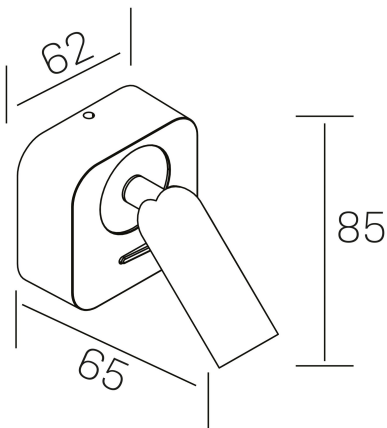

myni sq
K50705.01.WS.BK-BK.ST.8.30

GENERAL DETAILS

INSTALLATION	Wall Surface
FINISHES ALUMINIUM	Black-Black
LIGHT DIRECTION	Orientable
TILTING DEGREES	90°
ROTATION DEGREES	360°
INT/EXT IP DEGREE	IP20
MATERIAL	Aluminum
IK DEGREE	IK010
UTILIZATION	Indoor
WARRANTY	3 years

ELECTRICAL DETAILS

LAMP	LED
POWER	3 W
COLOUR TEMPERATURE	3000K
LUMINOUS FLUX	165 Lm
EFFICACY DIMMING	49 Lm/W
DIMABLE	No Dim
DRIVER	Integrated
CLASS PROTECTION	I
COLOUR RENDERING INDEX	CRI >80
VOLTAGE	220-240 V
FRECUENCIA	50-60 Hz
CURRENT INTENSITY	650 mA
LIFE TIME	50.000 h

GENERAL DIMENSIONS

DIMENSIONS	65x62x65 mm
HEIGHT	h 85 mm
DIMENSIONES DE EMBALAJE	80 × 80 × 85 mm
PESO NETO	2

*Please might expect a max.15% figure reduction in finishes other than white