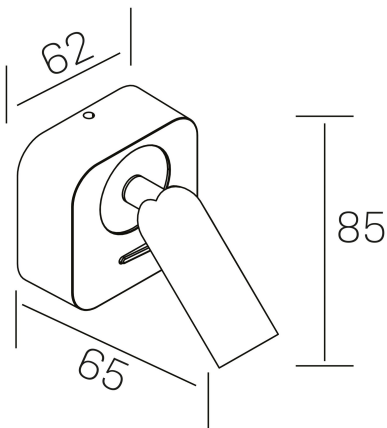

**myni sq**  
K50705.01.WS.BK-BK.ST.8.30

## GENERAL DETAILS

INSTALLATION	Wall Surface
FINISHES ALUMINIUM	Black-Black
LIGHT DIRECTION	Orientable
TILTING DEGREES	90°
ROTATION DEGREES	360°
INT/EXT IP DEGREE	IP20
MATERIAL	Aluminum
IK DEGREE	IK010
UTILIZATION	Indoor
WARRANTY	3 years

## ELECTRICAL DETAILS

LAMP	LED
POWER	3 W
COLOUR TEMPERATURE	3000K
LUMINOUS FLUX	165 Lm
EFFICACY DIMMING	49 Lm/W
DIMABLE	No Dim
DRIVER	Integrated
CLASS PROTECTION	I
COLOUR RENDERING INDEX	CRI >80
VOLTAGE	220-240 V
FRECUENCIA	50-60 Hz
CURRENT INTENSITY	650 mA
LIFE TIME	35.000 h

## GENERAL DIMENSIONS

DIMENSIONS	65x62x65 mm
HEIGHT	h 85 mm
DIMENSIONES DE EMBALAJE	80 × 80 × 85 mm
PESO NETO	2

\*Please might expect a max.15% figure reduction in finishes other than white