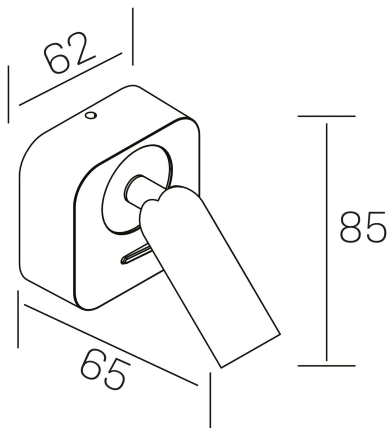

myini sq
K50705.01.WS.WH-WH.ST.8.30

GENERAL DETAILS

INSTALLATION	Wall Surface
FINISHES ALUMINIUM	White-White
LIGHT DIRECTION	Orientable
TILTING DEGREES	90°
ROTATION DEGREES	360°
INT/EXT IP DEGREE	IP20
MATERIAL	Aluminum
IK DEGREE	IK010
UTILIZATION	Indoor
WARRANTY	5 years

ELECTRICAL DETAILS

LAMP	LED
POWER	3 W
COLOUR TEMPERATURE	3000K
LUMINOUS FLUX	165 Lm
EFFICACY DIMMING	49 Lm/W
DIMABLE	No Dim
DRIVER	Integrated
CLASS PROTECTION	I
COLOUR RENDERING INDEX	CRI >80
VOLTAGE	220-240 V
CURRENT INTENSITY	650 mA
LIFE TIME	50.000 h

GENERAL DIMENSIONS

DIMENSIONS	65x62x65 mm
HEIGHT	h 85 mm
DIMENSIONES DE EMBALAJE	80 × 80 × 85 mm
PESO NETO	2

*Please might expect a max.15% figure reduction in finishes other than white