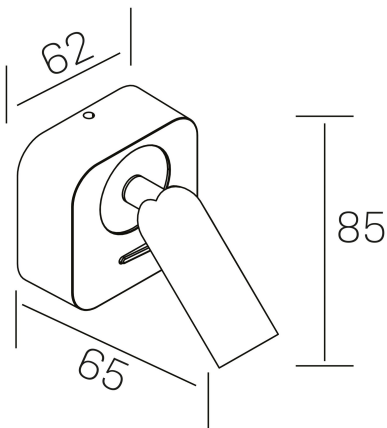

myini sq
K50705.01.WS.WH-WH.ST.8.30

GENERAL DETAILS

INSTALLATION	Wall Surface
FINISHES ALUMINIUM	White-White
LIGHT DIRECTION	Orientable
TILTING DEGREES	90°
ROTATION DEGREES	360°
INT/EXT IP DEGREE	IP20
MATERIAL	Aluminum
IK DEGREE	IK010
UTILIZATION	Indoor
WARRANTY	3 years

ELECTRICAL DETAILS

LAMP	LED
POWER	3 W
COLOUR TEMPERATURE	3000K
LUMINOUS FLUX	165 Lm
EFFICACY DIMMING	49 Lm/W
DIMABLE	No Dim
DRIVER	Integrated
CLASS PROTECTION	I
COLOUR RENDERING INDEX	CRI >80
VOLTAGE	220-240 V
FRECUENCIA	50-60 Hz
CURRENT INTENSITY	650 mA
LIFE TIME	50.000 h

GENERAL DIMENSIONS

DIMENSIONS	65x62x65 mm
HEIGHT	h 85 mm
DIMENSIONES DE EMBALAJE	80 × 80 × 85 mm
PESO NETO	2

*Please might expect a max.15% figure reduction in finishes other than white