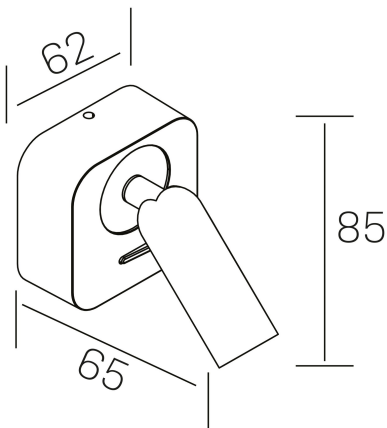

**myini sq**  
K50705.01.WS.WH-WH.ST.8.30

## GENERAL DETAILS

INSTALLATION	Wall Surface
FINISHES ALUMINIUM	White-White
LIGHT DIRECTION	Orientable
TILTING DEGREES	90°
ROTATION DEGREES	360°
INT/EXT IP DEGREE	IP20
MATERIAL	Aluminum
IK DEGREE	IK010
UTILIZATION	Indoor
WARRANTY	3 years

## ELECTRICAL DETAILS

LAMP	LED
POWER	3 W
COLOUR TEMPERATURE	3000K
LUMINOUS FLUX	165 Lm
EFFICACY DIMMING	49 Lm/W
DIMABLE	No Dim
DRIVER	Integrated
CLASS PROTECTION	I
COLOUR RENDERING INDEX	CRI >80
VOLTAGE	220-240 V
FRECUENCIA	50-60 Hz
CURRENT INTENSITY	650 mA
LIFE TIME	35.000 h

## GENERAL DIMENSIONS

DIMENSIONS	65x62x65 mm
HEIGHT	h 85 mm
DIMENSIONES DE EMBALAJE	80 × 80 × 85 mm
PESO NETO	2

\*Please might expect a max.15% figure reduction in finishes other than white