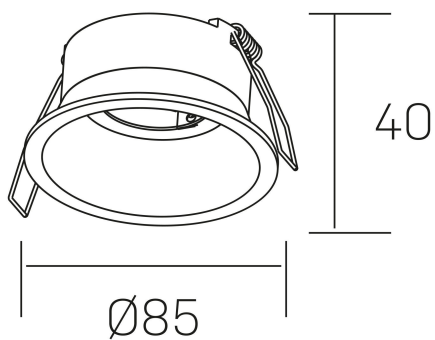

#### GENERAL DETAILS

INSTALLATION	recessed with frame
FINISHES ALUMINIUM	Black-Black
LIGHT DIRECTION	Fixed
INT/EXT IP DEGREE	IP 23
MATERIAL	Aluminum
IK DEGREE	IK05
UTILIZATION	Indoor
WARRANTY	3 years

#### ELECTRICAL DETAILS

LAMP HOLDERS	GU
POWER	Max 8W
DIMABLE	No Dim
CLASS PROTECTION	II
VOLTAGE	110-240 V
FRECUENCIA	50-60 Hz

#### GENERAL DIMENSIONS

DIMENSIONS	Ø 85 mm
CUT OUT	Ø 75 mm
HEIGHT	h 40 mm total h 105 mm
DIMENSIONES DE EMBALAJE	95 × 95 × 100 mm
PESO NETO	0.12

\*Please might expect a max.15% figure reduction in finishes other than white