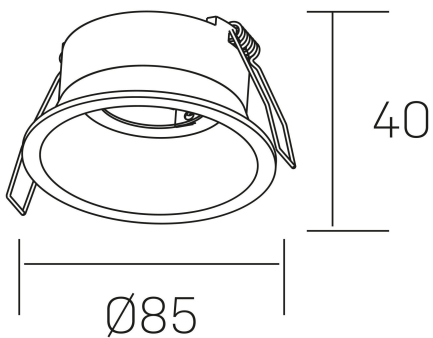

moon
K50110.01.RF.BK-BK.GU

GENERAL DETAILS

INSTALLATION	recessed with frame
FINISHES ALUMINIUM	Black-Black
LIGHT DIRECTION	Fixed
INT/EXT IP DEGREE	IP 23
MATERIAL	Aluminum
IK DEGREE	IK05
UTILIZATION	Indoor
WARRANTY	3 years

ELECTRICAL DETAILS

LAMP HOLDERS	GU
POWER	Max 8W
DIMABLE	No Dim
CLASS PROTECTION	II
VOLTAGE	110-240 V
FRECUENCIA	50-60 Hz

GENERAL DIMENSIONS

DIMENSIONS	Ø 85 mm
CUT OUT	Ø 75 mm
HEIGHT	h 40 mm total h 105 mm
DIMENSIONES DE EMBALAJE	95 × 95 × 100 mm
PESO NETO	0.12