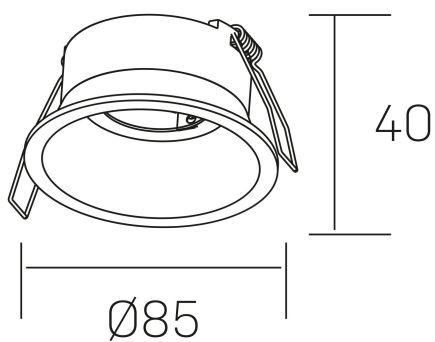

#### GENERAL DETAILS

INSTALLATION	recessed with frame
FINISHES ALUMINIUM	White-White
LIGHT DIRECTION	Fixed
INT/EXT IP DEGREE	IP 23
MATERIAL	Aluminum
IK DEGREE	IK05
UTILIZATION	Indoor
WARRANTY	3 years

#### ELECTRICAL DETAILS

LAMP HOLDERS	GU
POWER	Max 8W
DIMABLE	No Dim
CLASS PROTECTION	II
VOLTAGE	110-240 V
FRECUENCIA	50-60 Hz

#### GENERAL DIMENSIONS

DIMENSIONS	$\varnothing 85$ mm
CUT OUT	$\varnothing 75$ mm
HEIGHT	h 40 mm total h 105 mm
DIMENSIONES DE EMBALAJE	95 × 95 × 100 mm
PESO NETO	0.12

\*Please might expect a max.15% figure reduction in finishes other than white