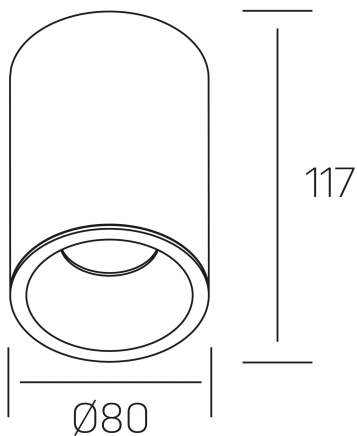

moon totem
K50133.01.SR.BK-BK.GU

GENERAL DETAILS

INSTALLATION	Surface
FINISHES ALUMINIUM	Black-Black
LIGHT DIRECTION	Fixed
INT/EXT IP DEGREE	IP 65
MATERIAL	Aluminum
IK DEGREE	IK05
UTILIZATION	Indoor
WARRANTY	3 years

ELECTRICAL DETAILS

LAMP HOLDERS	GU
POWER	8 W
DIMABLE	No Dim
CLASS PROTECTION	II
VOLTAGE	110-240 V
FRECUENCIA	50-60 Hz

GENERAL DIMENSIONS

DIMENSIONS	$\varnothing 80$ mm
HEIGHT	h 117 mm
DIMENSIONES DE EMBALAJE	100 × 100 × 1.60 mm
PESO NETO	0.42