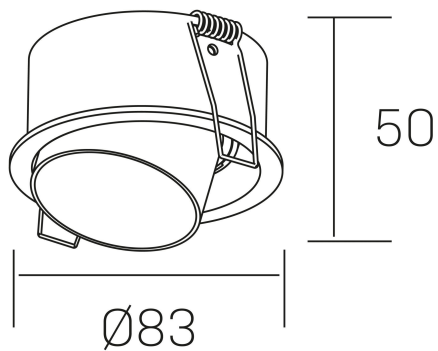

**moon daisy**  
K50132.01.RF.WH-WH.GU

#### GENERAL DETAILS

INSTALLATION	recessed with frame
FINISHES ALUMINIUM	White-White
LIGHT DIRECTION	Orientable
TILTING DEGREES	15°
INT/EXT IP DEGREE	IP 23
MATERIAL	Aluminum
IK DEGREE	IK05
UTILIZATION	Indoor
WARRANTY	3 years

#### ELECTRICAL DETAILS

LAMP HOLDERS	GU
POWER	Max 8W
DIMABLE	No Dim
CLASS PROTECTION	II
VOLTAGE	110-240 V
FRECUENCIA	50-60 Hz

#### GENERAL DIMENSIONS

DIMENSIONS	Ø 83 mm
CUT OUT	Ø 76 mm
HEIGHT	h 50 mm total h 114 mm
DIMENSIONES DE EMBALAJE	95 × 95 × 100 mm
PESO NETO	0.16

\*Please might expect a max.15% figure reduction in finishes other than white