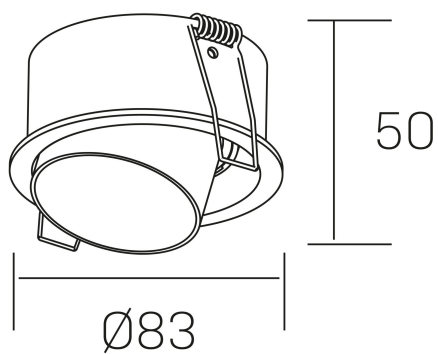

**moon daisy**  
K50132.01.RF.WH-WH.GU

#### GENERAL DETAILS

INSTALLATION	recessed with frame
FINISHES ALUMINIUM	White-White
LIGHT DIRECTION	Orientable
TILTING DEGREES	15°
INT/EXT IP DEGREE	IP 23
MATERIAL	Aluminum
IK DEGREE	IK05
UTILIZATION	Indoor
WARRANTY	3 years

#### ELECTRICAL DETAILS

LAMP HOLDERS	GU
POWER	Max 8W
DIMABLE	No Dim
CLASS PROTECTION	II
VOLTAGE	110-240 V
FRECUENCIA	50-60 Hz

#### GENERAL DIMENSIONS

DIMENSIONS	Ø 83 mm
CUT OUT	Ø 76 mm
HEIGHT	h 50 mm total h 114 mm
DIMENSIONES DE EMBALAJE	95 × 95 × 100 mm
PESO NETO	0.16

\*Please might expect a max.15% figure reduction in finishes other than white