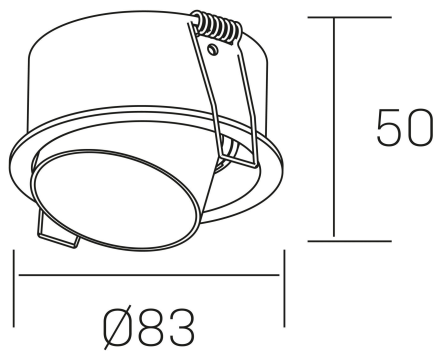

moon daisy
K50132.01.RF.BK-BK.GU

GENERAL DETAILS

INSTALLATION	recessed with frame
FINISHES ALUMINIUM	Black-Black
LIGHT DIRECTION	Orientable
TILTING DEGREES	15°
INT/EXT IP DEGREE	IP 23
MATERIAL	Aluminum
IK DEGREE	IK05
UTILIZATION	Indoor
WARRANTY	3 years

ELECTRICAL DETAILS

LAMP HOLDERS	GU
POWER	Max 8W
DIMABLE	No Dim
CLASS PROTECTION	II
VOLTAGE	110-240 V
FRECUENCIA	50-60 Hz

GENERAL DIMENSIONS

DIMENSIONS	Ø 83 mm
CUT OUT	Ø 76 mm
HEIGHT	h 50 mm total h 114 mm
DIMENSIONES DE EMBALAJE	95 × 95 × 100 mm
PESO NETO	0.16