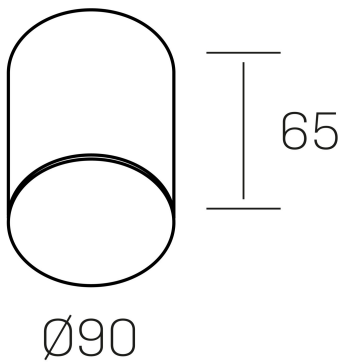

disc mini rocco
K51706.01.SR.BK-BK.OP.ST.8.30

GENERAL DETAILS

INSTALLATION	Surface
FINISHES ALUMINIUM	Black-Black
OPTIC COVER	Opal
LIGHT DIRECTION	Fixed
INT/EXT IP DEGREE	IP20
MATERIAL	Aluminum
IK DEGREE	IK02
UTILIZATION	Indoor
WARRANTY	3 years

ELECTRICAL DETAILS

LAMP	LED
POWER	8 W
COLOUR TEMPERATURE	3000K
LUMINOUS FLUX	760 Lm
EFFICACY DIMMING	90 Lm/W
DIMABLE	No Dim
DRIVER	Integrated
CLASS PROTECTION	II
COLOUR RENDERING INDEX	CRI >80
VOLTAGE	220-240 V
FRECUENCIA	50-60 Hz
CURRENT INTENSITY	300 mA
LIFE TIME	50.000 h

GENERAL DIMENSIONS

DIMENSIONS	Ø 90 mm
HEIGHT	h 65 mm
DIMENSIONES DE EMBALAJE	95 × 95 × 95 mm
PESO NETO	0.37

*Please might expect a max.15% figure reduction in finishes other than white