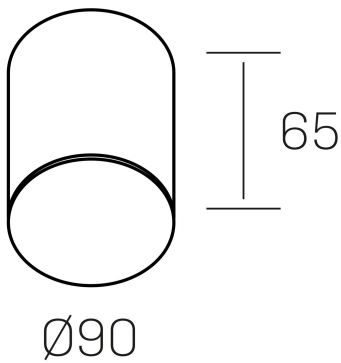

disc mini rocco
K51706.01.SR.BK-BK.OP.ST.8.30

GENERAL DETAILS

INSTALLATION	Surface
FINISHES ALUMINIUM	Black-Black
OPTIC COVER	Opal
LIGHT DIRECTION	Fixed
INT/EXT IP DEGREE	IP20
MATERIAL	Aluminum
IK DEGREE	IK02
UTILIZATION	Indoor
WARRANTY	3 years

ELECTRICAL DETAILS

LAMP	LED
POWER	8 W
COLOUR TEMPERATURE	3000K
LUMINOUS FLUX	760 Lm
EFFICACY DIMMING	90 Lm/W
DIMABLE	No Dim
DRIVER	Integrated
CLASS PROTECTION	II
COLOUR RENDERING INDEX	CRI >80
VOLTAGE	220-240 V
FRECUENCIA	50-60 Hz
CURRENT INTENSITY	300 mA
LIFE TIME	35.000 h

GENERAL DIMENSIONS

DIMENSIONS	Ø 90 mm
HEIGHT	h 65 mm
DIMENSIONES DE EMBALAJE	95 × 95 × 95 mm
PESO NETO	0.37

*Please might expect a max.15% figure reduction in finishes other than white