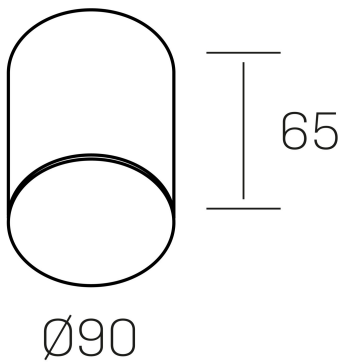

**disc mini rocco**  
K51706.01.SR.BK-BK.OP.ST.8.40

#### GENERAL DETAILS

INSTALLATION	Surface
FINISHES ALUMINIUM	Black-Black
OPTIC COVER	Opal
LIGHT DIRECTION	Fixed
INT/EXT IP DEGREE	IP20
MATERIAL	Aluminum
IK DEGREE	IK02
UTILIZATION	Indoor
WARRANTY	3 years

#### ELECTRICAL DETAILS

LAMP	LED
POWER	8 W
COLOUR TEMPERATURE	4000K
LUMINOUS FLUX	845 Lm
EFFICACY DIMMING	100 Lm/W
DIMABLE	No Dim
DRIVER	Integrated
CLASS PROTECTION	II
COLOUR RENDERING INDEX	CRI >80
VOLTAGE	220-240 V
FRECUENCIA	50-60 Hz
CURRENT INTENSITY	300 mA
LIFE TIME	50.000 h

#### GENERAL DIMENSIONS

DIMENSIONS	Ø 90 mm
HEIGHT	h 65 mm
DIMENSIONES DE EMBALAJE	95 × 95 × 95 mm
PESO NETO	0.37

\*Please might expect a max.15% figure reduction in finishes other than white