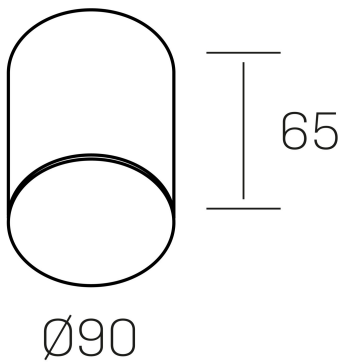

disc mini rocco
K51706.01.SR.BK-BK.OP.ST.8.40

GENERAL DETAILS

INSTALLATION	Surface
FINISHES ALUMINIUM	Black-Black
OPTIC COVER	Opal
LIGHT DIRECTION	Fixed
INT/EXT IP DEGREE	IP20
MATERIAL	Aluminum
IK DEGREE	IK02
UTILIZATION	Indoor
WARRANTY	3 years

ELECTRICAL DETAILS

LAMP	LED
POWER	8 W
COLOUR TEMPERATURE	4000K
LUMINOUS FLUX	845 Lm
EFFICACY DIMMING	100 Lm/W
DIMABLE	No Dim
DRIVER	Integrated
CLASS PROTECTION	II
COLOUR RENDERING INDEX	CRI >80
VOLTAGE	220-240 V
FRECUENCIA	50-60 Hz
CURRENT INTENSITY	300 mA
LIFE TIME	35.000 h

GENERAL DIMENSIONS

DIMENSIONS	Ø 90 mm
HEIGHT	h 65 mm
DIMENSIONES DE EMBALAJE	95 × 95 × 95 mm
PESO NETO	0.37

*Please might expect a max.15% figure reduction in finishes other than white