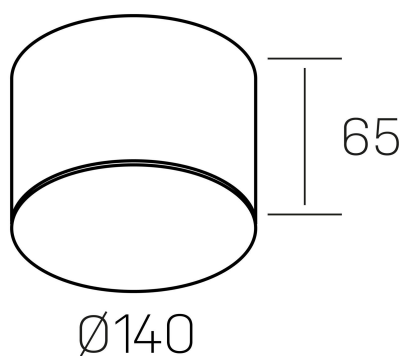

**disc mini rocco**  
K51706.03.SR.WH-WH.OP.ST.8.30

#### GENERAL DETAILS

|                    |             |
|--------------------|-------------|
| INSTALLATION       | Surface     |
| FINISHES ALUMINIUM | White-White |
| OPTIC COVER        | Opal        |
| LIGHT DIRECTION    | Fixed       |
| INT/EXT IP DEGREE  | IP20        |
| MATERIAL           | Aluminum    |
| IK DEGREE          | IK02        |
| UTILIZATION        | Indoor      |
| WARRANTY           | 3 years     |

#### GENERAL DIMENSIONS

|                         |                   |
|-------------------------|-------------------|
| DIMENSIONS              | Ø 140 mm          |
| HEIGHT                  | h 65 mm           |
| DIMENSIONES DE EMBALAJE | 150 × 150 × 95 mm |
| PESO NETO               | 0.70              |