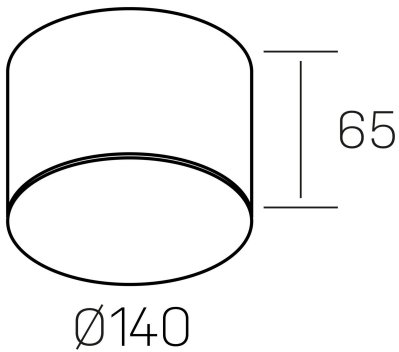

disc mini rocco
K51706.03.SR.WH-WH.OP.ST.8.30

GENERAL DETAILS

INSTALLATION	Surface
FINISHES ALUMINIUM	White-White
OPTIC COVER	Opal
LIGHT DIRECTION	Fixed
INT/EXT IP DEGREE	IP20
MATERIAL	Aluminum
IK DEGREE	IK02
UTILIZATION	Indoor
WARRANTY	3 years

ELECTRICAL DETAILS

LAMP	LED
POWER	16 W
COLOUR TEMPERATURE	3000K
LUMINOUS FLUX	1600 Lm
EFFICACY DIMMING	97 Lm/W
DIMABLE	No Dim
DRIVER	Integrated
CLASS PROTECTION	II
COLOUR RENDERING INDEX	CRI >80
VOLTAGE	220-240 V
FRECUENCIA	50-60 Hz
CURRENT INTENSITY	350 mA
LIFE TIME	50.000 h

GENERAL DIMENSIONS

DIMENSIONS	Ø 140 mm
HEIGHT	h 65 mm
DIMENSIONES DE EMBALAJE	150 × 150 × 95 mm
PESO NETO	0.70

*Please might expect a max.15% figure reduction in finishes other than white