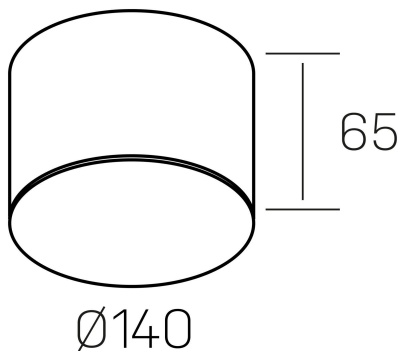

**disc mini rocco**  
K51706.03.SR.BK-BK.OP.ST.8.40

#### GENERAL DETAILS

|                    |             |
|--------------------|-------------|
| INSTALLATION       | Surface     |
| FINISHES ALUMINIUM | Black-Black |
| OPTIC COVER        | Opal        |
| LIGHT DIRECTION    | Fixed       |
| INT/EXT IP DEGREE  | IP20        |
| MATERIAL           | Aluminum    |
| IK DEGREE          | IK02        |
| UTILIZATION        | Indoor      |
| WARRANTY           | 3 years     |

#### GENERAL DIMENSIONS

|                         |                   |
|-------------------------|-------------------|
| DIMENSIONS              | Ø 140 mm          |
| HEIGHT                  | h 65 mm           |
| DIMENSIONES DE EMBALAJE | 150 × 150 × 95 mm |
| PESO NETO               | 0.70              |