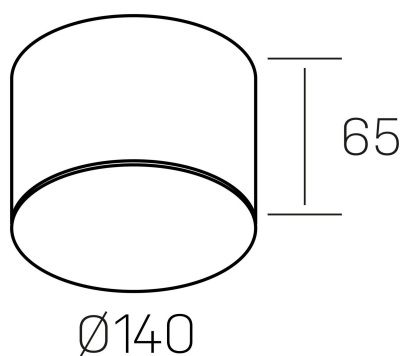

disc mini rocco
K51706.03.SR.BK-BK.OP.ST.8.40

GENERAL DETAILS

INSTALLATION	Surface
FINISHES ALUMINIUM	Black-Black
OPTIC COVER	Opal
LIGHT DIRECTION	Fixed
INT/EXT IP DEGREE	IP20
MATERIAL	Aluminum
IK DEGREE	IK02
UTILIZATION	Indoor
WARRANTY	3 years

ELECTRICAL DETAILS

LAMP	LED
POWER	16 W
COLOUR TEMPERATURE	4000K
LUMINOUS FLUX	1815 Lm
EFFICACY DIMMING	110 Lm/W
DIMABLE	No Dim
DRIVER	Integrated
CLASS PROTECTION	II
COLOUR RENDERING INDEX	CRI >80
VOLTAGE	220-240 V
FRECUENCIA	50-60 Hz
CURRENT INTENSITY	350 mA
LIFE TIME	50.000 h

GENERAL DIMENSIONS

DIMENSIONS	Ø 140 mm
HEIGHT	h 65 mm
DIMENSIONES DE EMBALAJE	150 × 150 × 95 mm
PESO NETO	0.70

*Please might expect a max.15% figure reduction in finishes other than white