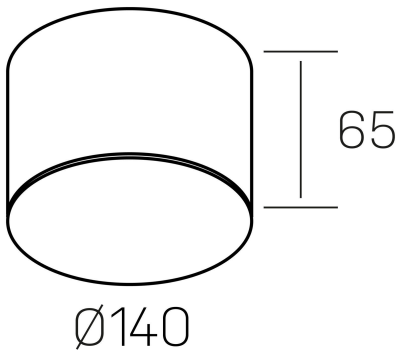

disc mini rocco
K51706.03.SR.BK-BK.OP.ST.8.30

GENERAL DETAILS

INSTALLATION	Surface
FINISHES ALUMINIUM	Black-Black
OPTIC COVER	Opal
LIGHT DIRECTION	Fixed
INT/EXT IP DEGREE	IP20
MATERIAL	Aluminum
IK DEGREE	IK02
UTILIZATION	Indoor
WARRANTY	3 years

ELECTRICAL DETAILS

LAMP	LED
POWER	16 W
COLOUR TEMPERATURE	3000K
LUMINOUS FLUX	1600 Lm
EFFICACY DIMMING	97 Lm/W
DIMABLE	No Dim
DRIVER	Integrated
CLASS PROTECTION	II
COLOUR RENDERING INDEX	CRI >80
VOLTAGE	220-240 V
FRECUENCIA	50-60 Hz
CURRENT INTENSITY	350 mA
LIFE TIME	35.000 h

GENERAL DIMENSIONS

DIMENSIONS	Ø 140 mm
HEIGHT	h 65 mm
DIMENSIONES DE EMBALAJE	150 × 150 × 95 mm
PESO NETO	0.70

*Please might expect a max.15% figure reduction in finishes other than white