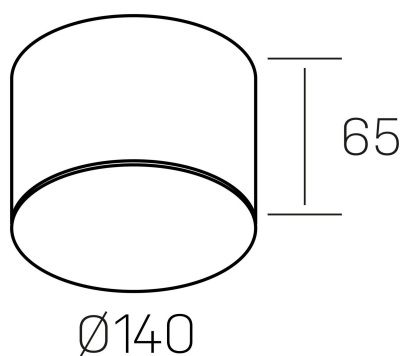

disc mini rocco
K51706.03.SR.BK-BK.OP.ST.8.30

GENERAL DETAILS

INSTALLATION	Surface
FINISHES ALUMINIUM	Black-Black
OPTIC COVER	Opal
LIGHT DIRECTION	Fixed
INT/EXT IP DEGREE	IP20
MATERIAL	Aluminum
IK DEGREE	IK02
UTILIZATION	Indoor
WARRANTY	3 years

ELECTRICAL DETAILS

LAMP	LED
POWER	16 W
COLOUR TEMPERATURE	3000K
LUMINOUS FLUX	1600 Lm
EFFICACY DIMMING	97 Lm/W
DIMABLE	No Dim
DRIVER	Integrated
CLASS PROTECTION	II
COLOUR RENDERING INDEX	CRI >80
VOLTAGE	220-240 V
FRECUENCIA	50-60 Hz
CURRENT INTENSITY	350 mA
LIFE TIME	50.000 h

GENERAL DIMENSIONS

DIMENSIONS	Ø 140 mm
HEIGHT	h 65 mm
DIMENSIONES DE EMBALAJE	150 × 150 × 95 mm
PESO NETO	0.70

*Please might expect a max.15% figure reduction in finishes other than white