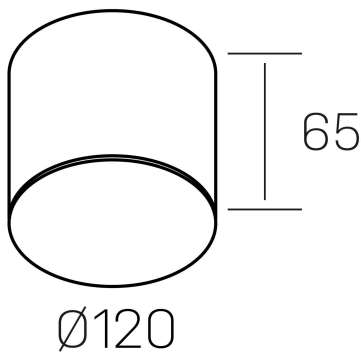

disc mini rocco
K51706.02.SR.WH-WH.OP.ST.8.40

GENERAL DETAILS

INSTALLATION	Surface
FINISHES ALUMINIUM	White-White
OPTIC COVER	Opal
LIGHT DIRECTION	Fixed
INT/EXT IP DEGREE	IP20
MATERIAL	Aluminum
IK DEGREE	IK02
UTILIZATION	Indoor
WARRANTY	3 years

ELECTRICAL DETAILS

LAMP	LED
POWER	12 W
COLOUR TEMPERATURE	4000K
LUMINOUS FLUX	1380 Lm
EFFICACY DIMMING	110 Lm/W
DIMABLE	No Dim
DRIVER	Integrated
CLASS PROTECTION	II
COLOUR RENDERING INDEX	CRI >80
VOLTAGE	220-240 V
FRECUENCIA	50-60 Hz
CURRENT INTENSITY	300 mA
LIFE TIME	50.000 h

GENERAL DIMENSIONS

DIMENSIONS	Ø 120 mm
HEIGHT	h 65 mm
DIMENSIONES DE EMBALAJE	125 × 125 × 95 mm
PESO NETO	0.58

*Please might expect a max.15% figure reduction in finishes other than white