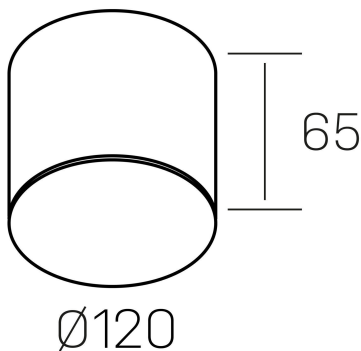

disc mini rocco
K51706.02.SR.WH-WH.OP.ST.8.40

GENERAL DETAILS

INSTALLATION	Surface
FINISHES ALUMINIUM	White-White
OPTIC COVER	Opal
LIGHT DIRECTION	Fixed
INT/EXT IP DEGREE	IP20
MATERIAL	Aluminum
IK DEGREE	IK02
UTILIZATION	Indoor
WARRANTY	3 years

ELECTRICAL DETAILS

LAMP	LED
POWER	12 W
COLOUR TEMPERATURE	4000K
LUMINOUS FLUX	1380 Lm
EFFICACY DIMMING	110 Lm/W
DIMABLE	No Dim
DRIVER	Integrated
CLASS PROTECTION	II
COLOUR RENDERING INDEX	CRI >80
VOLTAGE	220-240 V
FRECUENCIA	50-60 Hz
CURRENT INTENSITY	300 mA
LIFE TIME	35.000 h

GENERAL DIMENSIONS

DIMENSIONS	Ø 120 mm
HEIGHT	h 65 mm
DIMENSIONES DE EMBALAJE	125 × 125 × 95 mm
PESO NETO	0.58

*Please might expect a max.15% figure reduction in finishes other than white